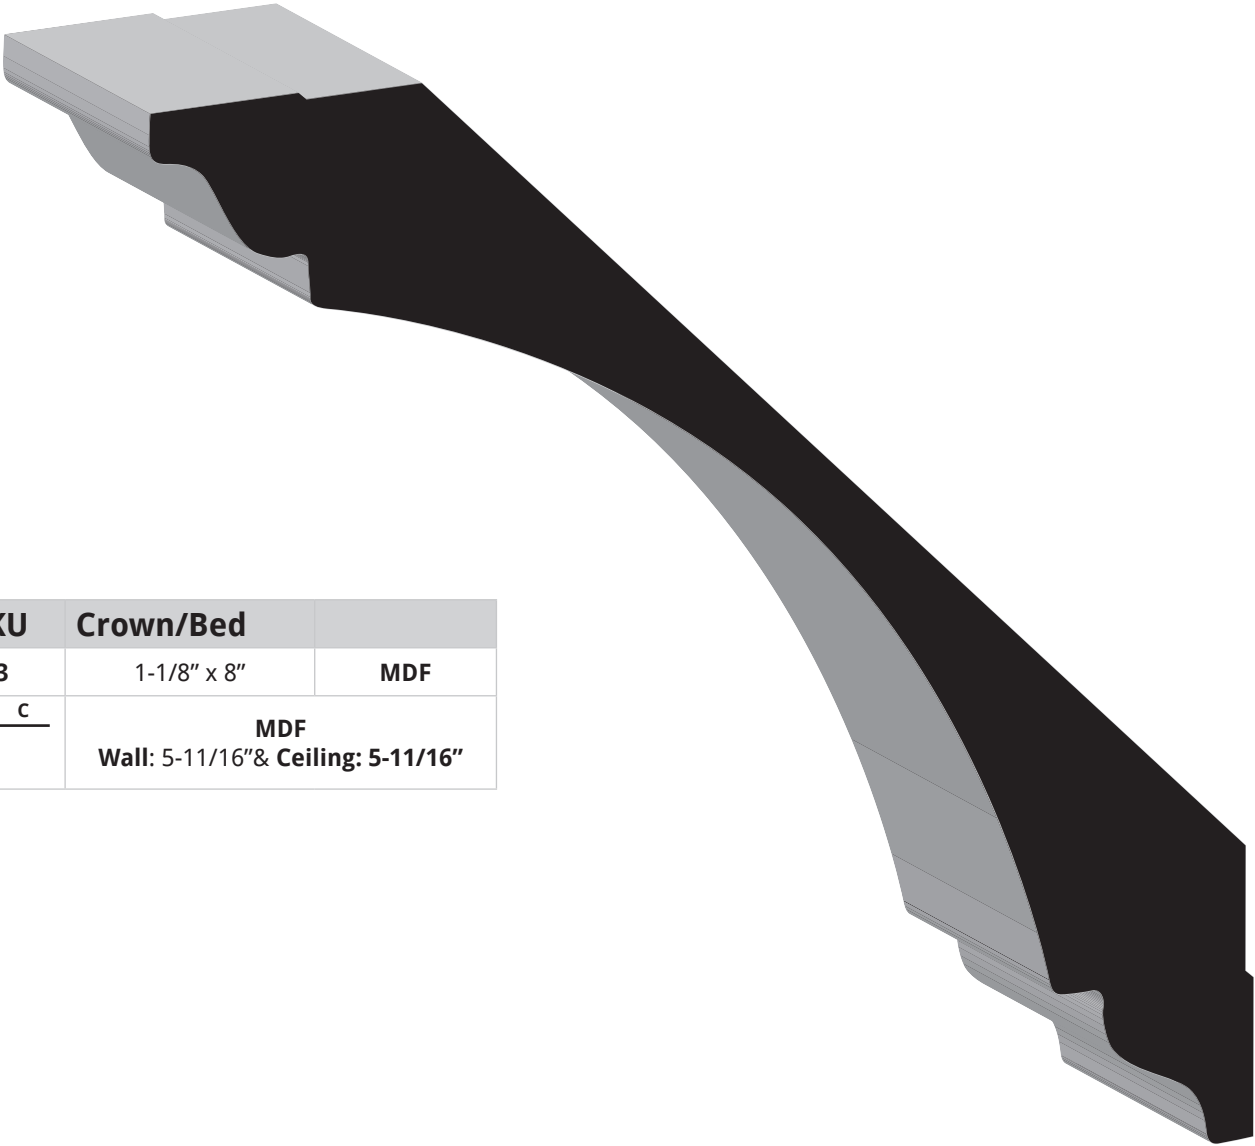

SKU	Crown/Bed	
505	1" x 7"	MDF
	MDF Wall: 5-5/16" & Ceiling: 4-9/16"	

CEILING - CROWN/BED

SKU	Crown/Bed	
H562	1-1/4" x 7-1/4"	MDF
		MDF Wall: 5-9/16" & Ceiling: 4-11/16"

SKU	Crown/Bed	
536	1 1/16" x 7-1/2"	MDF
		MDF Wall: 5-3/8" & Ceiling: 5-1/4"