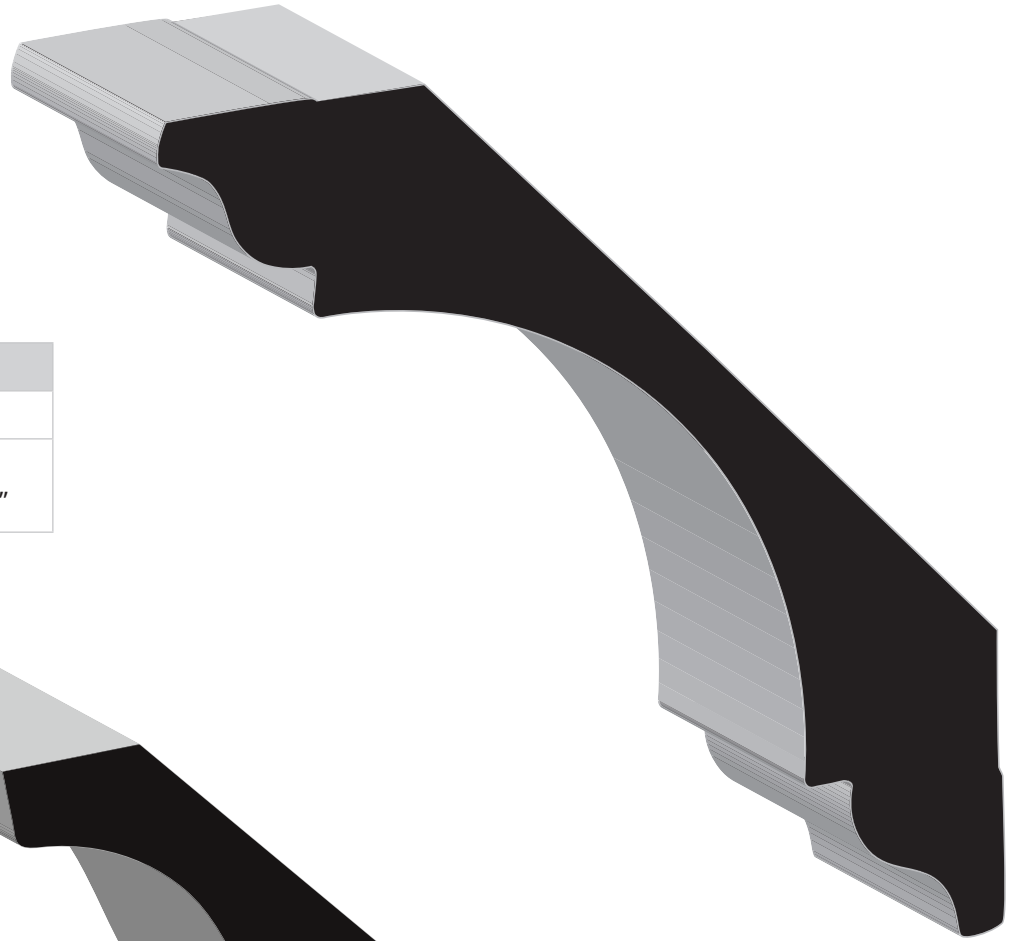

CEILING - CROWN/BED

SKU	Crown/Bed	
41COV	1" x 6-5/16"	MDF
	MDF Wall: 4-7/16" & Ceiling: 4-7/16"