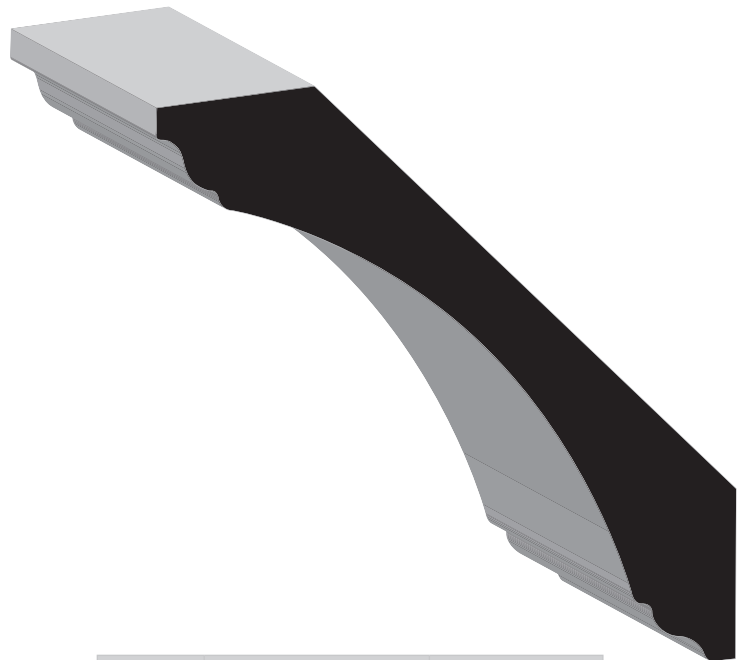

SKU	Crown/Bed	
74	9/16" x 1-3/4"	Clear, Primed
	Clear & Primed Wall: 1-7/16" & Ceiling 1"	

SKU	Crown/Bed	
RAMS CROWN	1-13/32" x 2"	PVC
	PVC Wall: 3-1/2" & Ceiling 3-1/2"	

SKU	Crown/Bed	
52	9/16" x 2-3/4"	Clear, Primed, PVC
	Clear, Primed Wall: 2-1/4" & Ceiling 1-5/8"	

SKU	Crown/Bed	
70	9/16" x 2-3/4"	Clear, Primed
	Clear & Primed Wall: 2-3/16" & Ceiling 1-11/16"	

CEILING - CROWN/BED

SKU	Crown/Bed	
L49	9/16" x 3-5/8"	Clear, FJ, Primed, MDF, PVC
	Clear, Primed, & FJ Wall: 3" & Ceiling 2"	
	MDF Wall: 2-11/16" & Ceiling 2-7/16"	