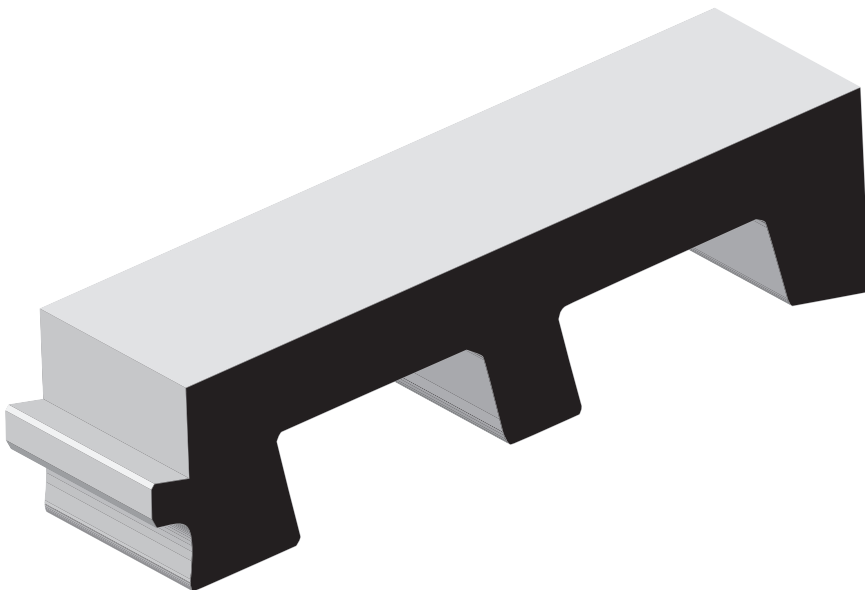

SKU	Shingle	
210	11/16" x 1-5/8"	Primed, PVC

SKU	Sill	
RYMSILLN	1-5/16" x 1-3/8"	PVC

SKU	Sill	
RYMSILL	1-1/4" x 5-1/4"	PVC

SKU	Sill	
RYMSILLNHIS	1-3/4" x 2-13/16"	PVC

SKU	Stool	
1195	11/16" x 2-1/2" (7/8" Rabbet)	Clear, Primed