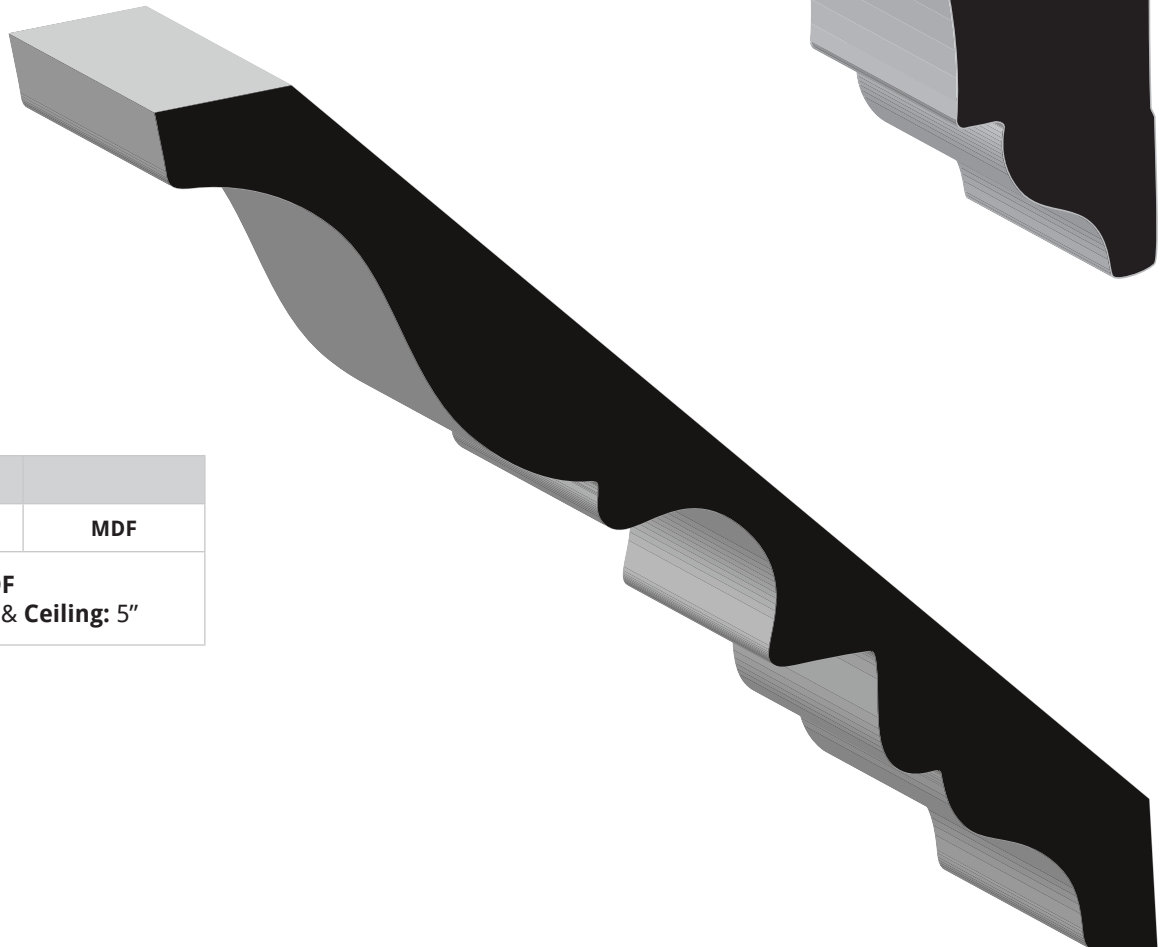

SKU	Crown/Bed	
5047	1 1/16" x 7"	MDF
	MDF Wall: 4-15/16" & Ceiling: 5"