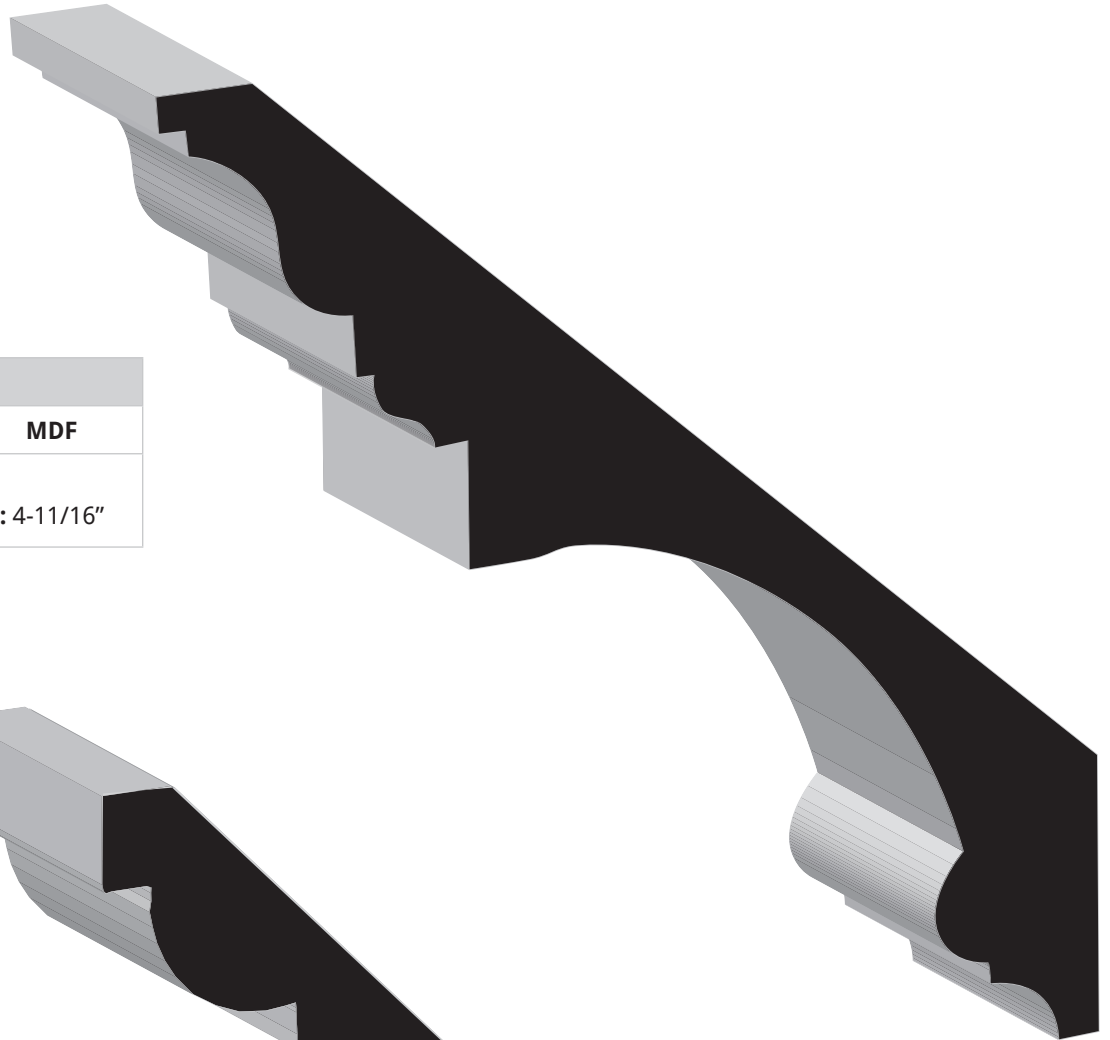

CEILING - CROWN/BED

SKU	Crown/Bed	
H562	1-1/4" x 7-1/4"	MDF
		MDF Wall: 5-9/16" & Ceiling: 4-11/16"