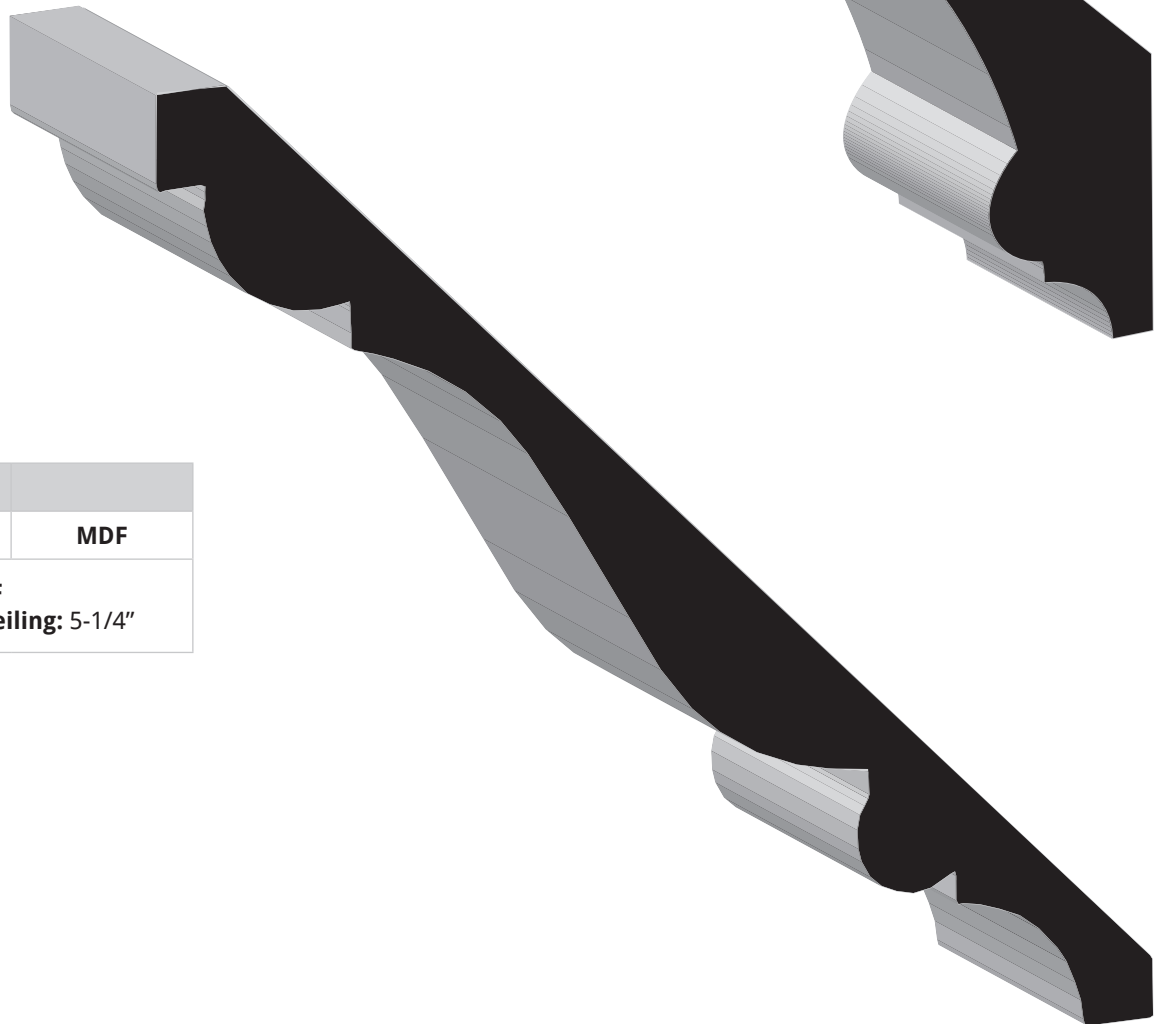

SKU	Crown/Bed	
536	1 1/16" x 7-1/2"	MDF
		MDF Wall: 5-3/8" & Ceiling: 5-1/4"