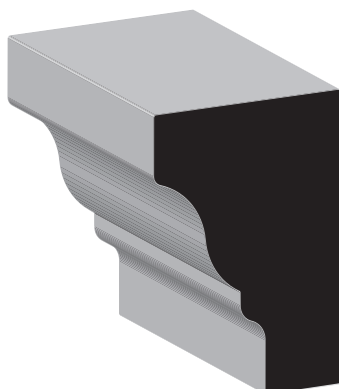

CEILING - CROWN/BED

SKU	Crown/Bed	
75	9/16" x 1-5/8"	Clear, Primed, PVC
	Clear & Primed Wall: 1-1/4" & Ceiling 1-1/16"	

SKU	Crown/Bed	
60	9/16" x 1-3/4"	Clear, Primed
	Clear & Primed Wall: 1-5/16" & Ceiling 1-13/16"	

SKU	Crown/Bed	
74	9/16" x 1-3/4"	Clear, Primed
	Clear & Primed Wall: 1-7/16" & Ceiling 1"	

SKU	Crown/Bed	
RAMS CROWN	1-13/32" x 2"	PVC
	PVC Wall: 3-1/2" & Ceiling 3-1/2"	

SKU	Crown/Bed	
52	9/16" x 2-3/4"	Clear, Primed, PVC
	Clear, Primed Wall: 2-1/4" & Ceiling 1-5/8"	

SKU	Crown/Bed	
70	9/16" x 2-3/4"	Clear, Primed
	Clear & Primed Wall: 2-3/16" & Ceiling 1-11/16"	

CEILING - CROWN/BED

SKU	Crown/Bed	
L49	9/16" x 3-5/8"	Clear, FJ, Primed, MDF, PVC
	Clear, Primed, & FJ Wall: 3" & Ceiling 2"	
	MDF Wall: 2-11/16" & Ceiling 2-7/16"	