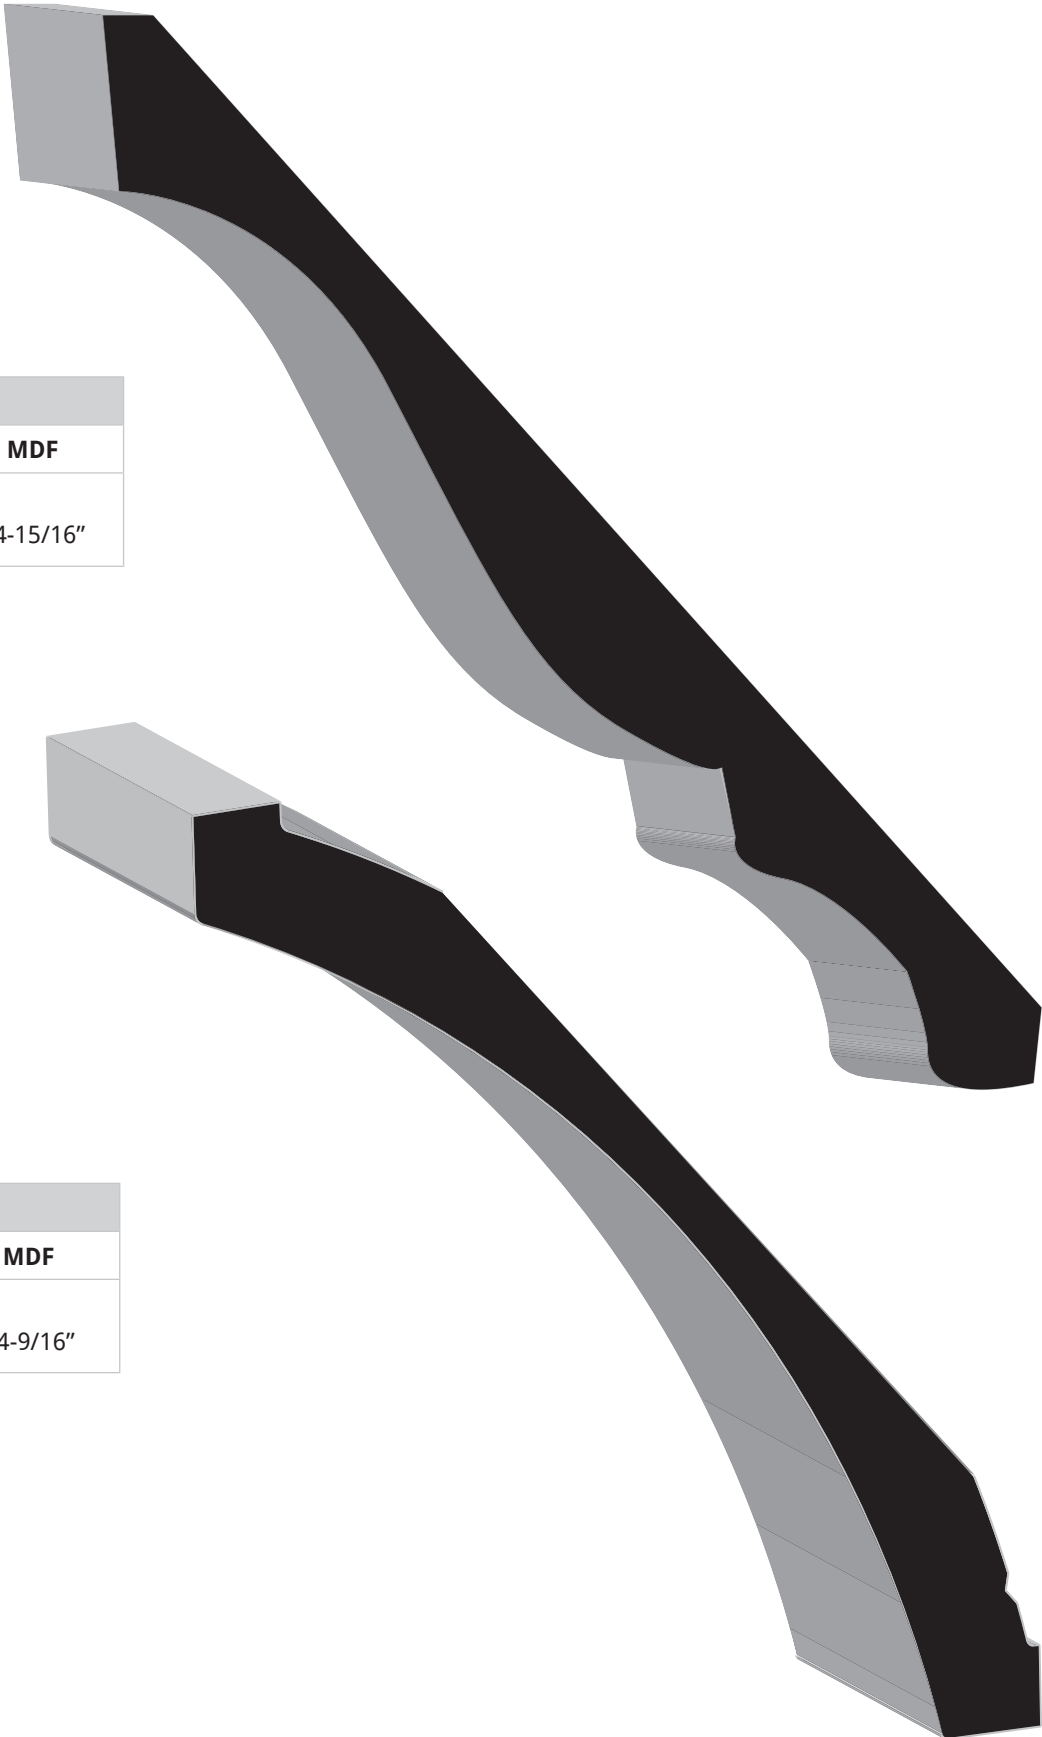

CEILING - CROWN/BED

SKU	Crown/Bed	
41COV	1" x 6-5/16"	MDF
	MDF Wall: 4-7/16" & Ceiling: 4-7/16"	

SKU	Crown/Bed	
5047	1 1/16" x 7"	MDF
	MDF Wall: 4-15/16" & Ceiling: 5"	

CEILING - CROWN/BED

SKU	Crown/Bed	
541	1 1/16" x 7"	MDF
	MDF Wall: 5-1/16" & Ceiling: 4-15/16"	