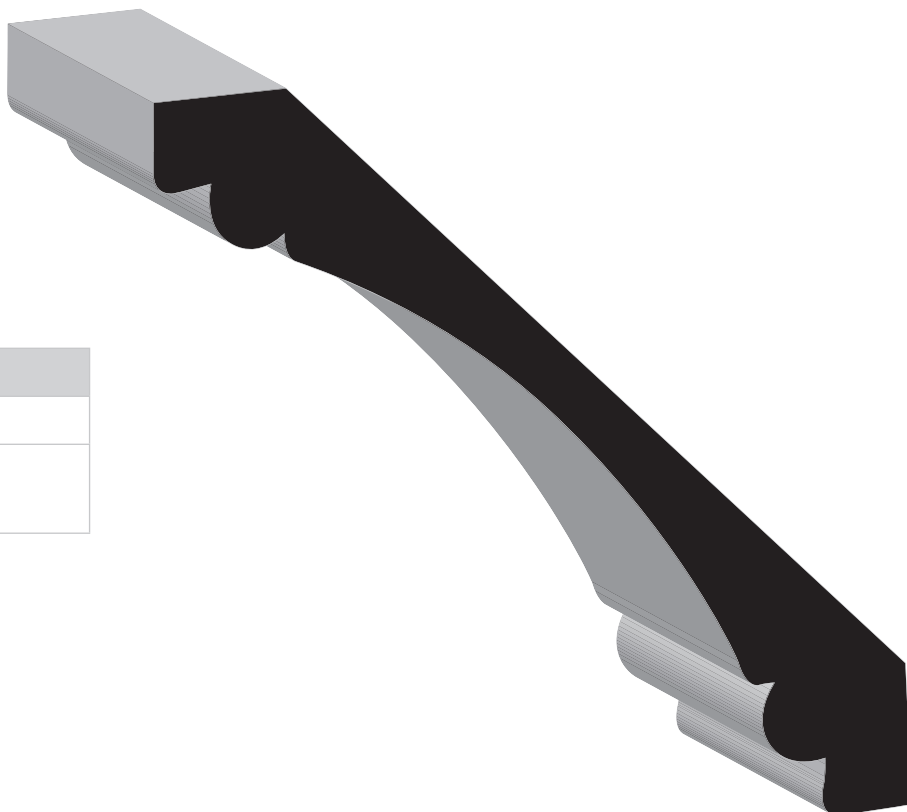

SKU	Crown/Bed	
L501	5/8" x 5-1/4"	Primed
	Primed Wall: 3-13/16" & Ceiling: 3-9/16"