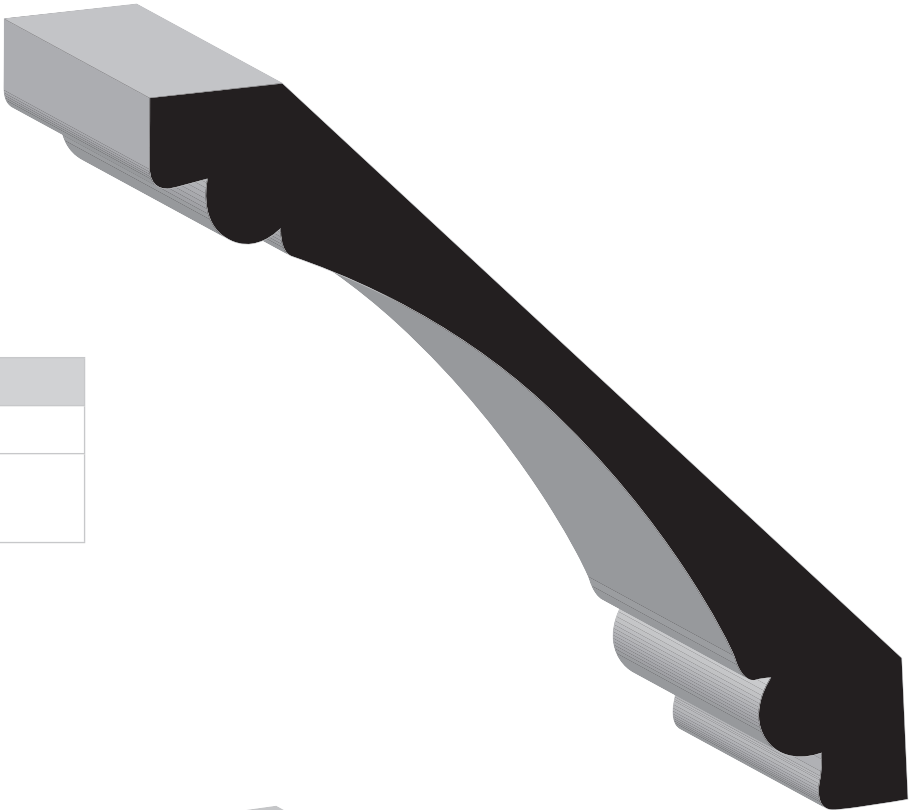

CEILING - CROWN/BED

SKU	Crown/Bed	
501	3/4" x 5-1/2"	MDF
	MDF Wall: 3-13/16" & Ceiling: 3-13/16"