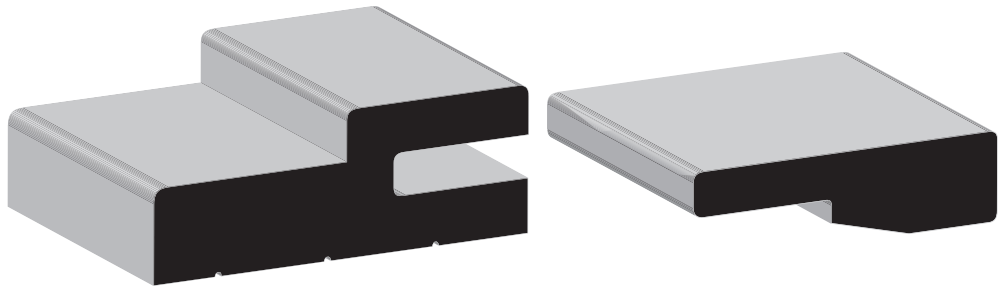

SKU	Jamb	
SPLIT JAMB	1-1/16" x 4-9/16"	Primed