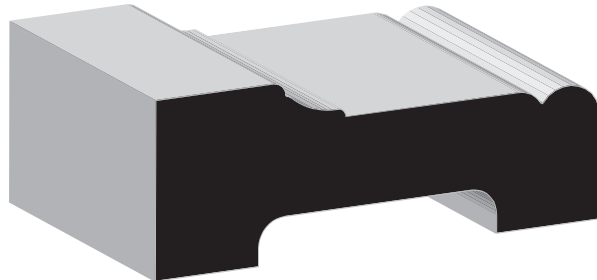

SKU	Brick Mould	
Williamsburg	1-7/32" x 3-1/4"	PVC