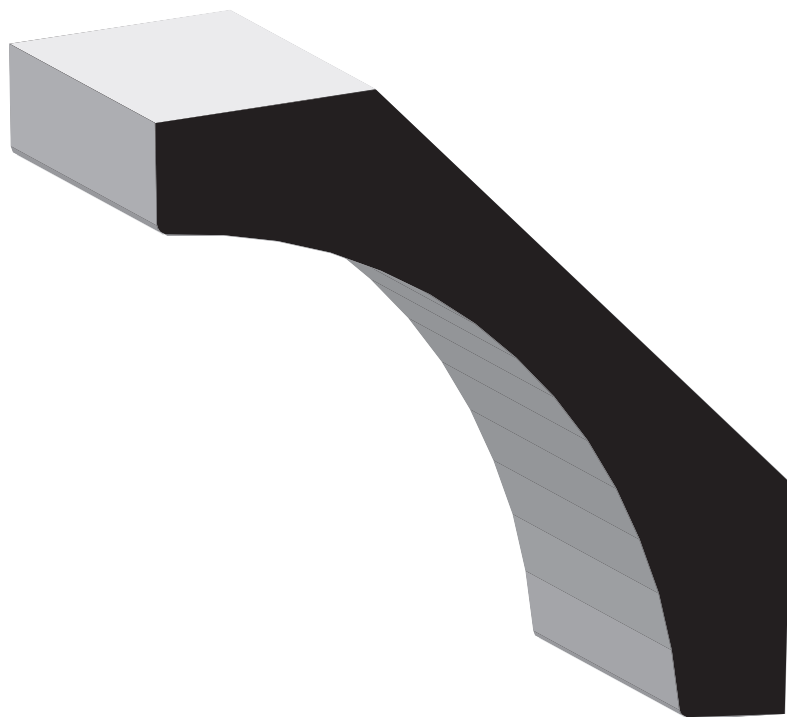

SKU	Crown/Bed	
81	3-1/8" x 4-5/8"	Primed
	Primed Wall: 3-1/4" & Ceiling 3-1/4"