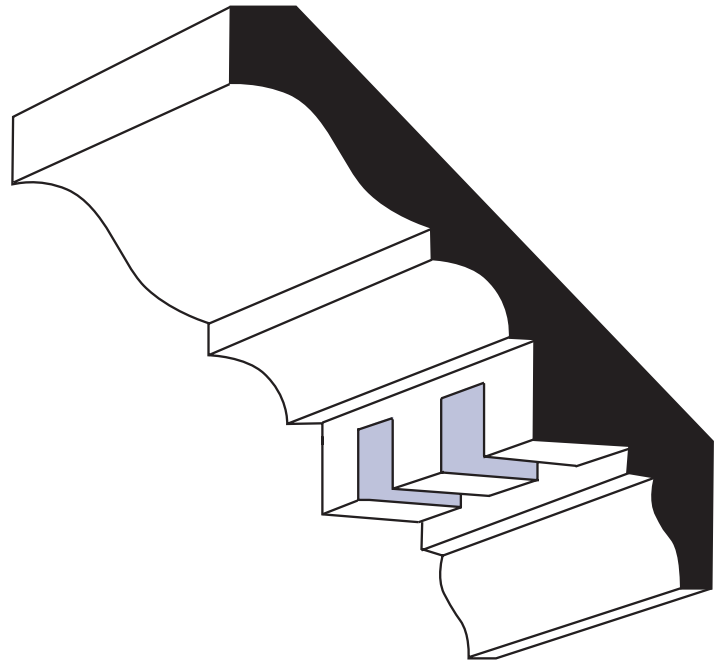

SKU	Crown/Bed	
Speed Dentil	1 1/16" x 5"	Primed
	Primed Wall: 4" & Ceiling 3-1/8"