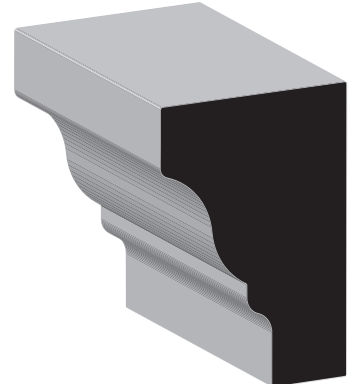

GENERAL PURPOSE

HALF ROUND, FULL ROUND, JOINT MOULDING, HAND RAIL, & LATTICE	36
CHAMFER & MANTLE	37

PATTERN STOCK & BOARDS

	38
--	----

CEILING - CROWN/BED

SKU	Crown/Bed	
68	9/16" x 1-5/8"	Clear
	Clear Wall: 1-7/32" & Ceiling 1"	

SKU	Crown/Bed	
75	9/16" x 1-5/8"	Clear, Primed, PVC
	Clear & Primed Wall: 1-1/4" & Ceiling 1-1/16"	

SKU	Crown/Bed	
RAMS CROWN	1-13/32" x 2"	PVC
	PVC Wall: 3-1/2" & Ceiling 3-1/2"	

SKU	Crown/Bed	
70	9/16" x 2-3/4"	Clear
	Clear Wall: 2-3/16" & Ceiling 1-11/16"	