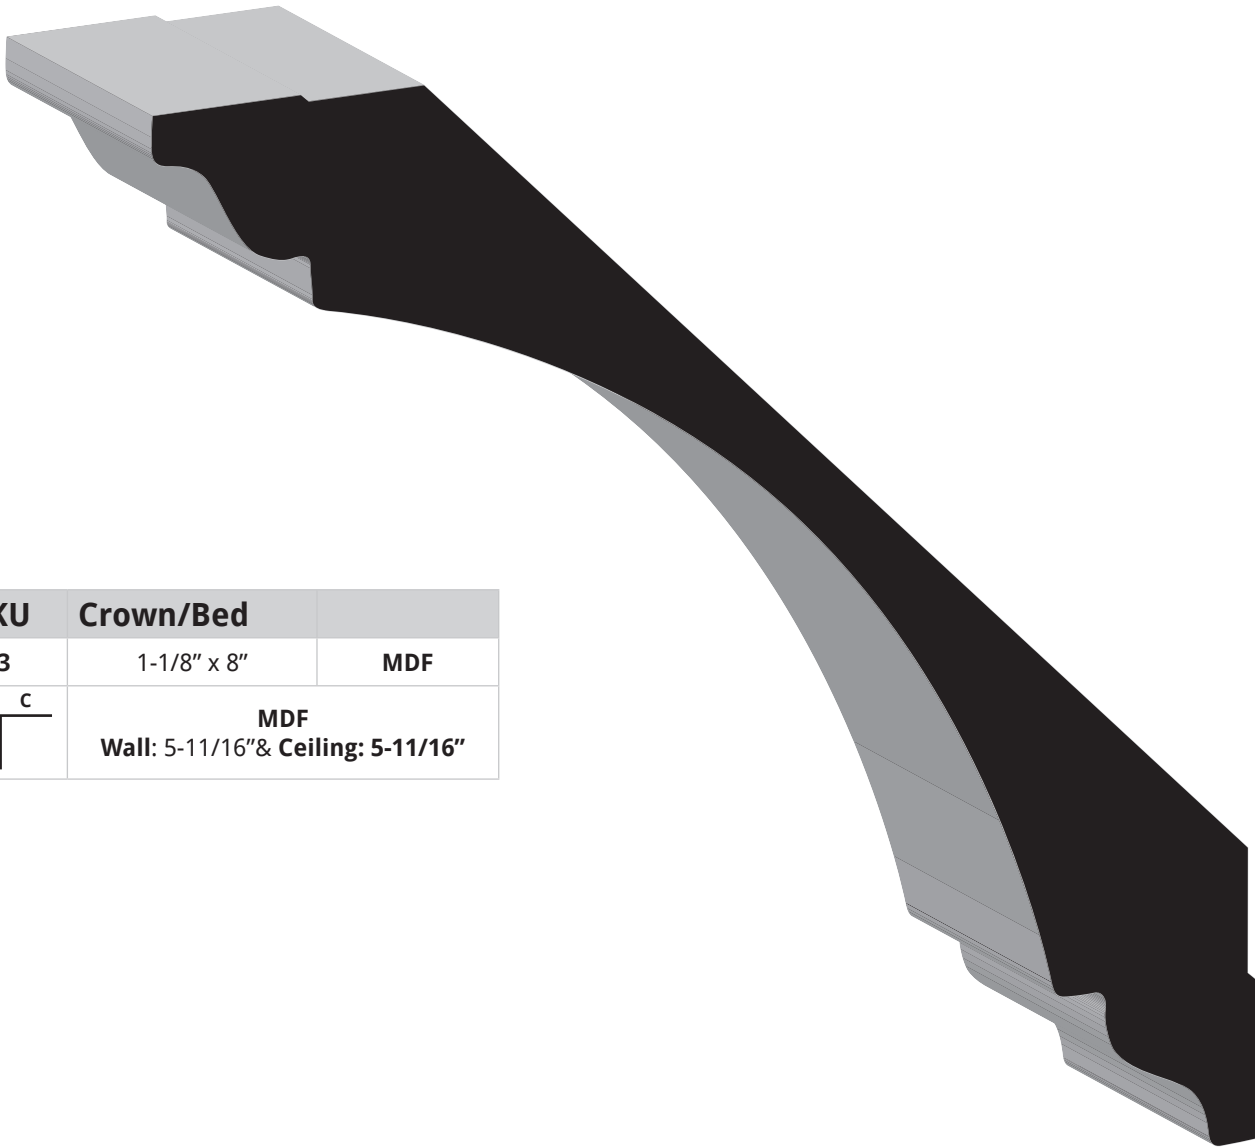

SKU	Crown/Bed	
513	1-1/8" x 8"	MDF
	MDF Wall: 5-11/16" & Ceiling: 5-11/16"