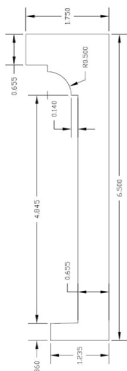

U.S. LUMBER ARCHITRAVES

4 IN 1 CRAFTSMAN HEADER

Combine 1x6, 1-1/4, 1-3/4 boards with 100 cove all in one piece!