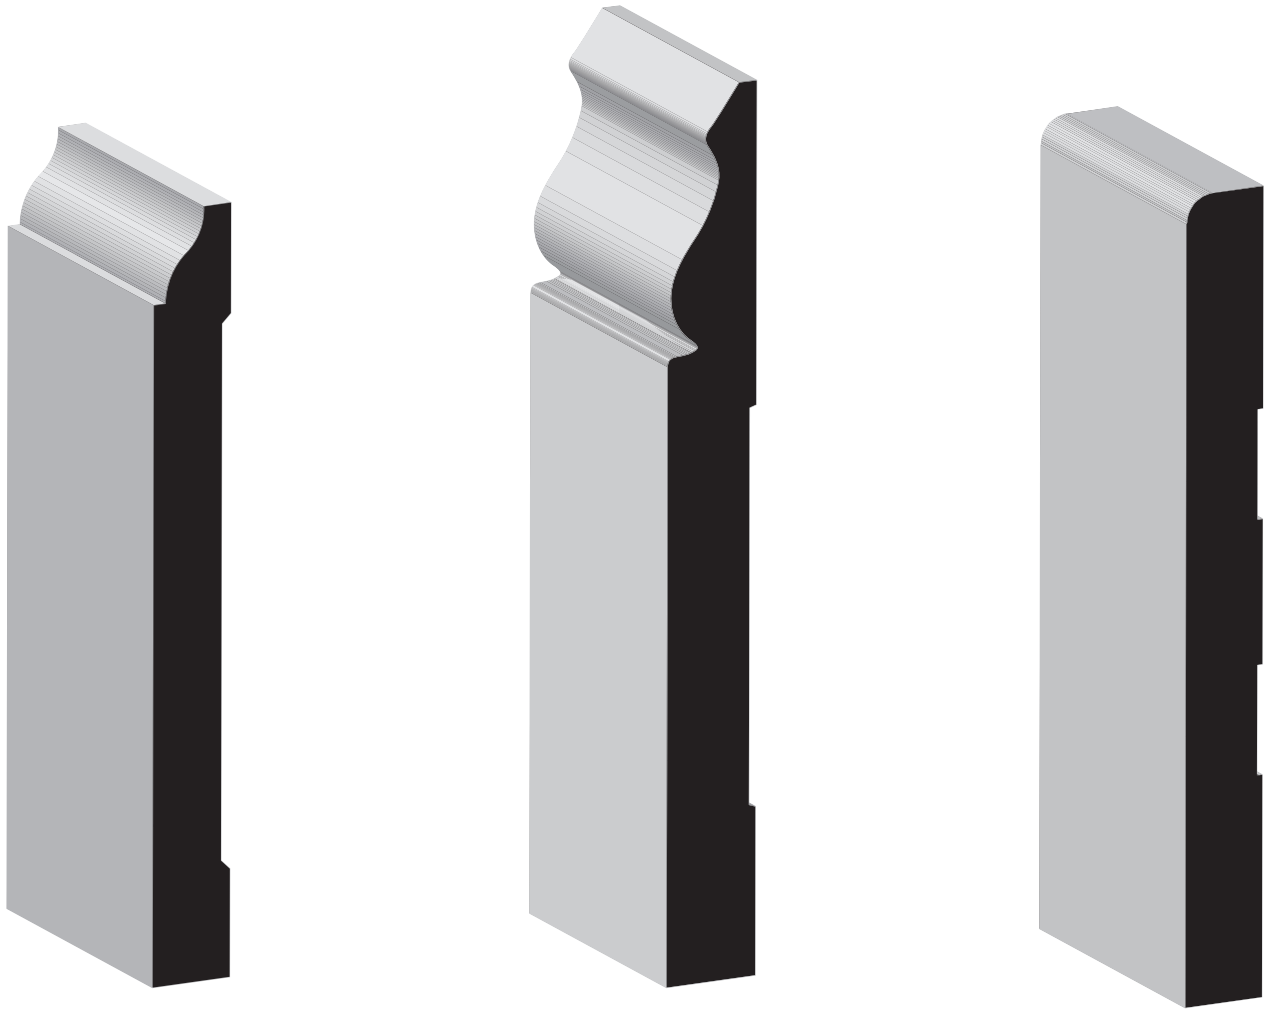

SKU	Base	
L430 (E1E)	9/16" x 4-1/4"	Primed

SKU	Base	
750	9/16" x 4-1/4"	Primed
750W	9/16" x 5-1/4"	Primed

SKU	Base	
620	9/16" x 4-1/4"	Primed

SKU	Base	
163ER	9/16" x 5-1/4"	Primed

SKU	Base	
L163E	11/16" x 5-1/4"	Primed