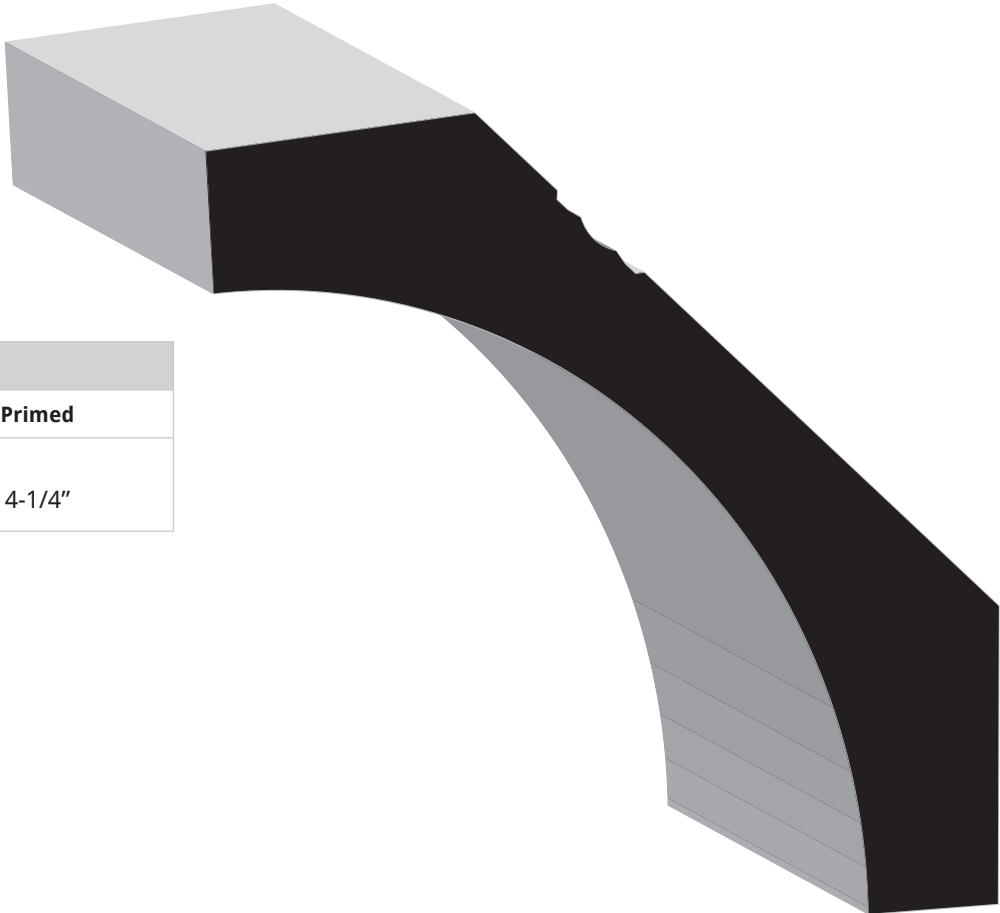

SKU	Crown/Bed	
86	1-1/2" x 6"	Primed
		Primed Wall: 4-1/4" & Ceiling: 4-1/4"