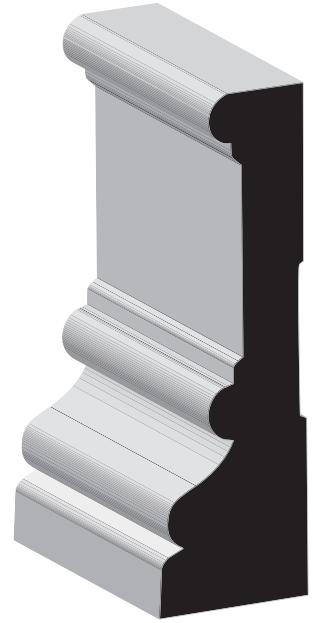

SKU	Casing	
370	1 1/16" x 2-3/4"	Primed

SKU	Casing	
445	1 1/16" x 3-1/4"	Clear, FJ, Primed, MDF

SKU	Casing	
Grady	1-1/16" x 3-3/8"	Primed

DOOR & WINDOW - CASING

SKU	Casing	
412	1 1/16" x 3-1/2"	Primed

SKU	Casing	
L445	1 1/16" x 3-1/2"	Primed (DC99)