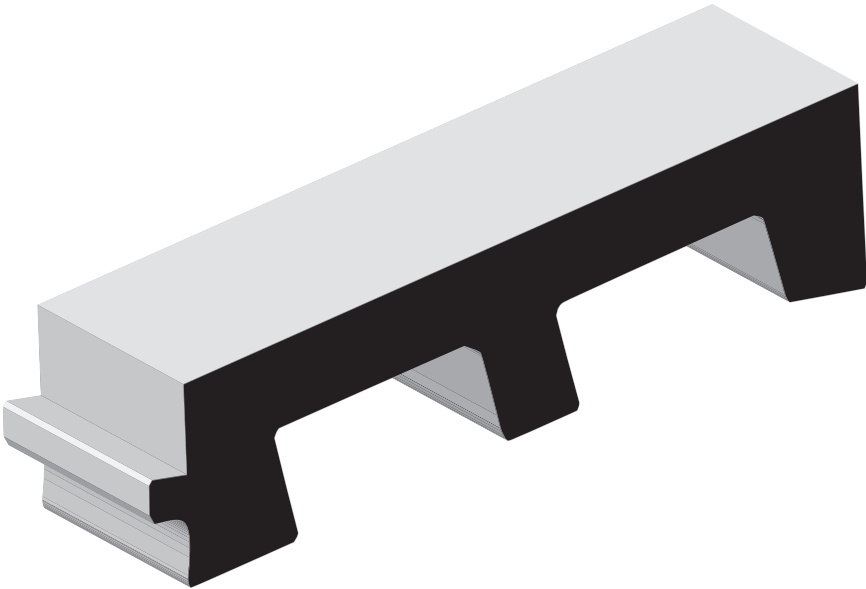

SKU	Rake	
L286	1-1/16" x 2"	Primed

SKU	Rake	
RAMS Rake	1-1/2" x 2-1/4"	Primed

SKU	Sill	
RYMSILLN	1-5/16" x 1-3/8"	PVC

SKU	Stool	
1197	11/16" x 2-3/8"	Rabbeted 9/16", Primed

SKU	Sill	
RYMSILL	1-1/4" x 5-1/4"	PVC