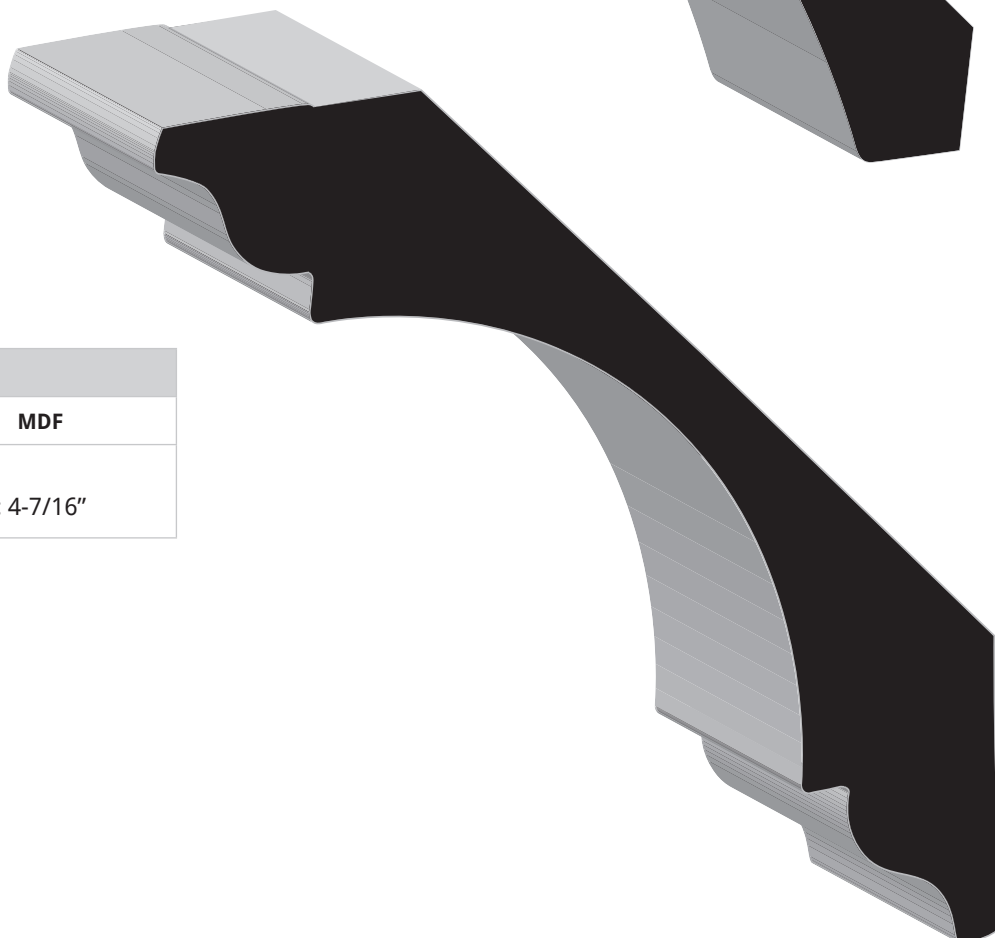

SKU	Crown/Bed	
41COV	1" x 6-5/16"	MDF
	MDF Wall: 4-7/16" & Ceiling: 4-7/16"