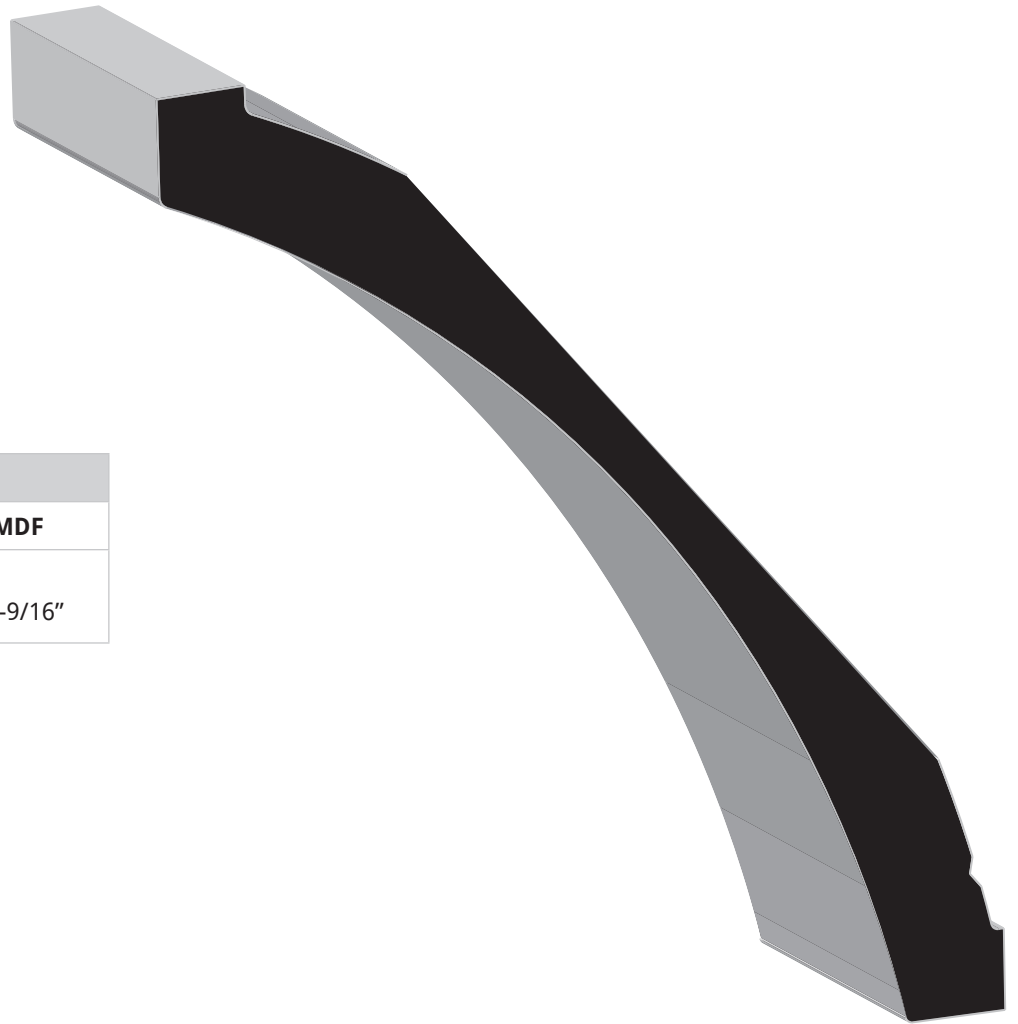

CEILING - CROWN/BED

SKU	Crown/Bed	
505	1" x 7"	MDF
	MDF Wall: 5-5/16" & Ceiling: 4-9/16"