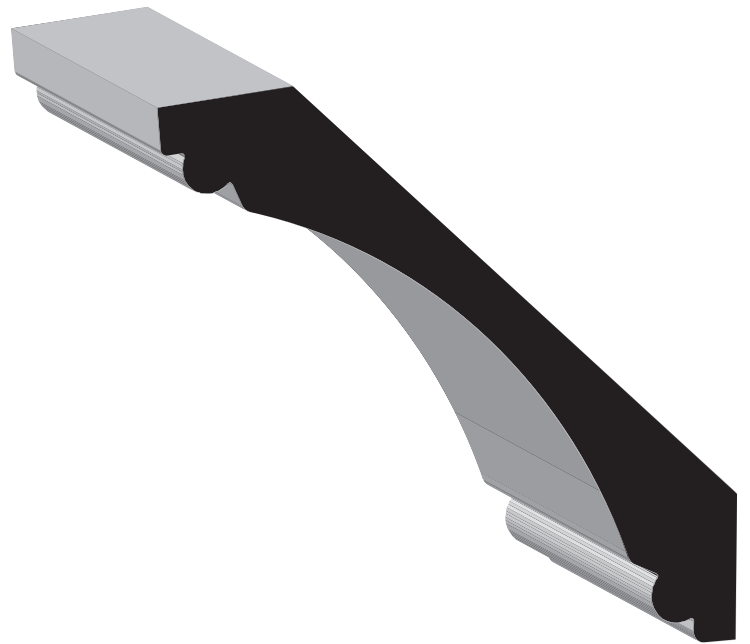

SKU	Crown/Bed	
53	9/16" x 2-5/8"	Primed, MDF
	Clear & Primed Wall: 2-1/16" & Ceiling 15/16"	

SKU	Crown/Bed	
L49	9/16" x 3-5/8"	Clear, FJ, Primed, MDF, PVC
	Clear, Primed, & FJ Wall: 3" & Ceiling 2" MDF Wall: 2-11/16" & Ceiling 2-7/16"	

SKU	Crown/Bed	
Speed Dentil	1 1/16" x 5"	Primed
	Primed Wall: 4" & Ceiling 3-1/8"	

SKU	Crown/Bed	
BB80	1 1/16" x 4-1/4"	Primed
	Primed Wall: 3" & Ceiling 3"	

CEILING - CROWN/BED

SKU	Crown/Bed	
L47	9/16" x 4-5/8"	Primed, MDF, PVC (11/16")
	Clear & Primed Wall: 3-5/8" & Ceiling: 2-7/8" MDF Wall: 3-1/4" & Ceiling: 3-1/4"	