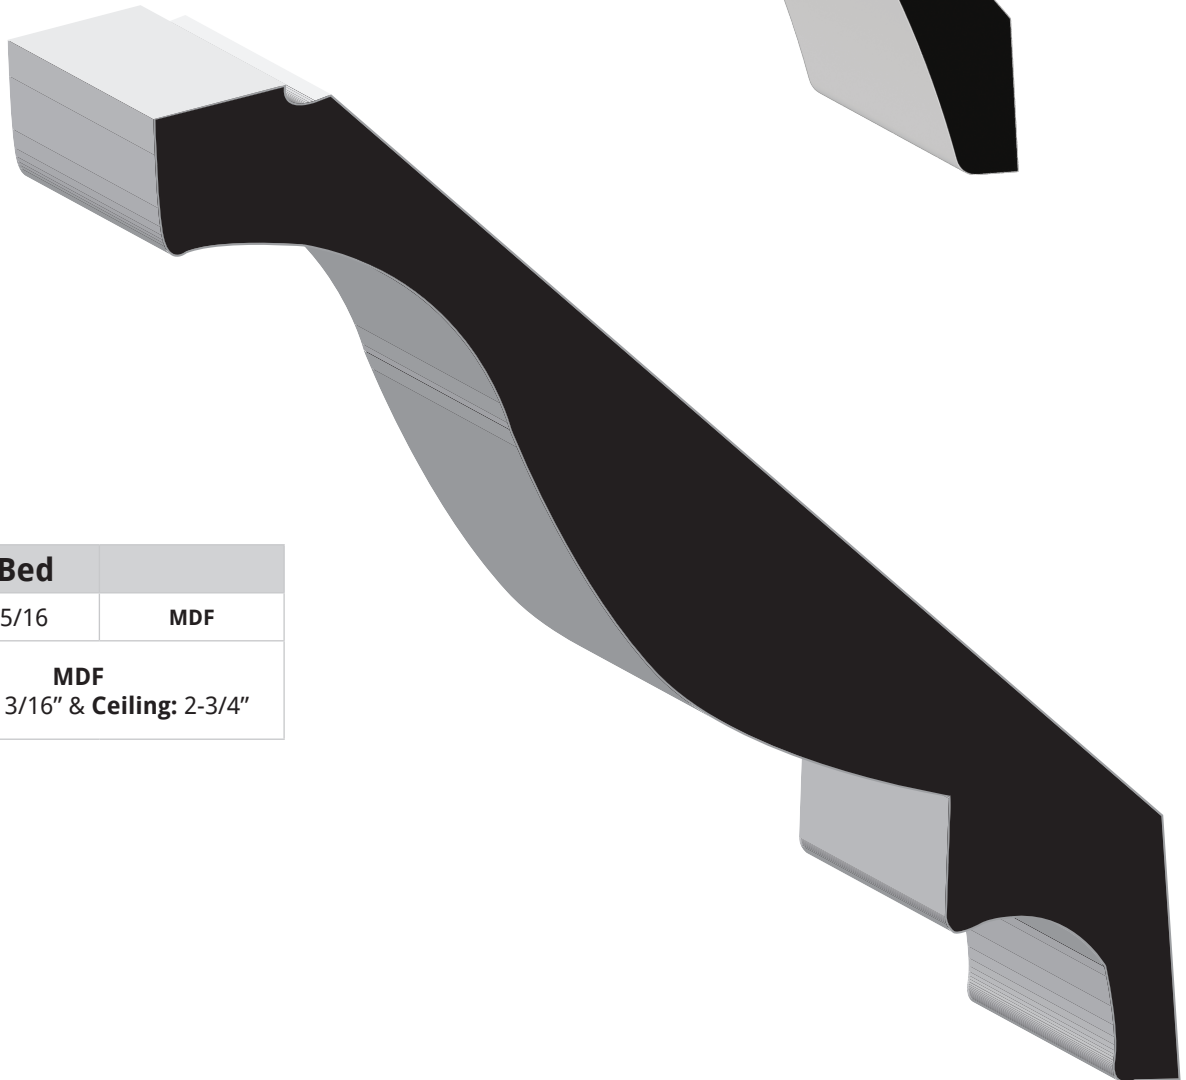

SKU	Crown/Bed	
43	1' x 6-15/16"	MDF
	MDF Wall: 3-13/16" & Ceiling: 2-3/4"