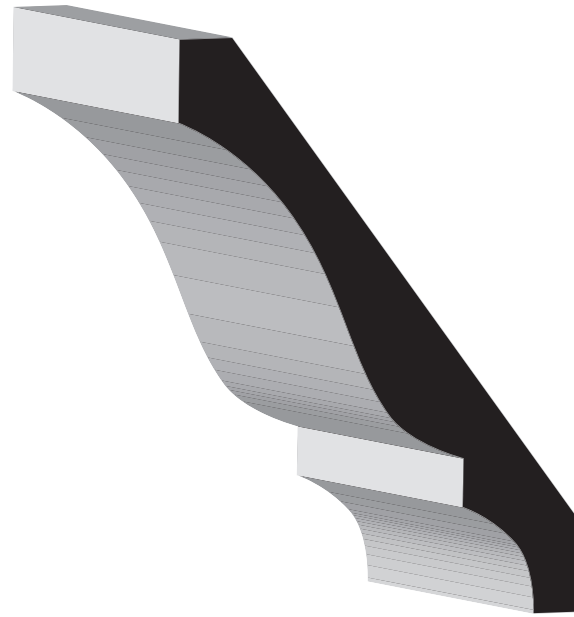

SKU	Crown/Bed	
47	9/16" x 4-1/4"	Primed, MDF
	11/16" x 4-1/4"	PVC
	MDF	
	Wall: 3-13/16" & Ceiling: 2-3/4"