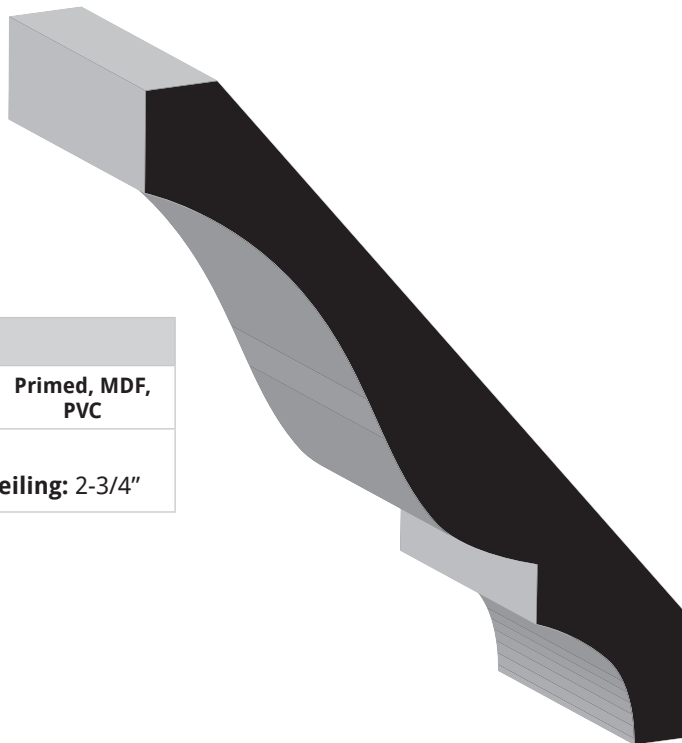

SKU	Crown/Bed	
45	9/16 x 5-1/4	Primed, MDF, PVC
	MDF	
	Wall: 3-13/16" & Ceiling: 2-3/4"