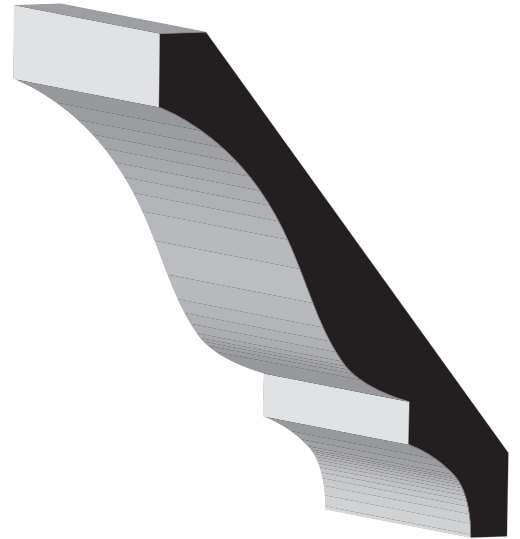

SKU	Crown/Bed	
52	9/16" x 2-3/4"	PVC
	PVC Wall: 2-1/4" & Ceiling 1-5/8"	

SKU	Crown/Bed	
7960	2-3/4" x 3-1/2"	PVC
	Clear, Primed Wall: 2-11/16" & Ceiling: 2-7/16"	

SKU	Crown/Bed	
L49	9/16" x 3-5/8"	Primed, MDF, PVC
	Clear, Primed, & FJ Wall: 3" & Ceiling 2" MDF Wall: 2-11/16" & Ceiling 2-7/16"