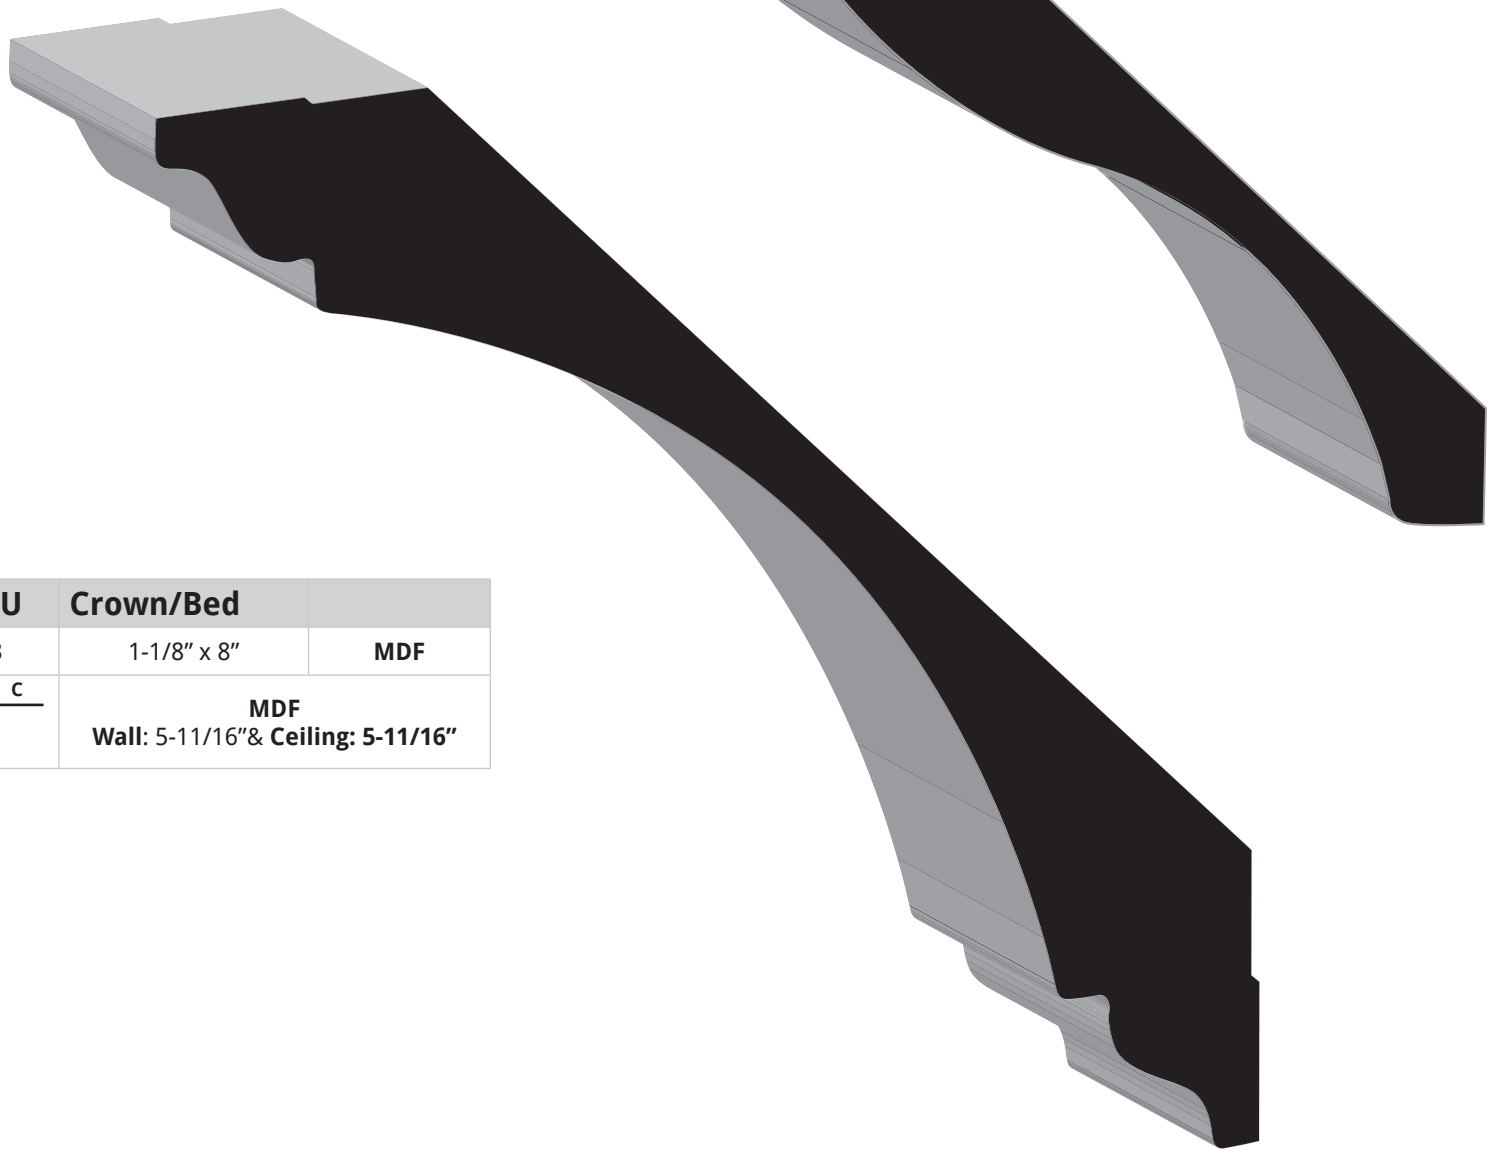

SKU	Crown/Bed	
513	1-1/8" x 8"	MDF
	MDF Wall: 5-11/16" & Ceiling: 5-11/16"