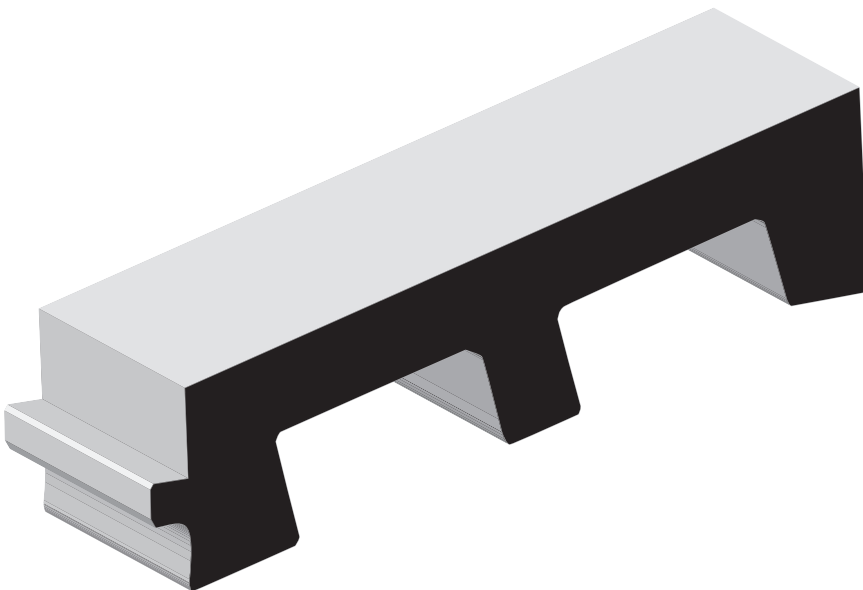

DOOR & WINDOW - STOOL, SHINGLE, & SILL

SKU	Shingle	
210	11/16" x 1-5/8"	PVC

SKU	Shingle	
287	1-1/16" x 2"	PVC

SKU	Stool	
1021	11/16" x 5-1/4"	Primed, MDF
L1021	11/16" x 7-1/4"	Primed, MDF

SKU	Sill	
RYMSILLN	1-5/16" x 1-3/8"	PVC