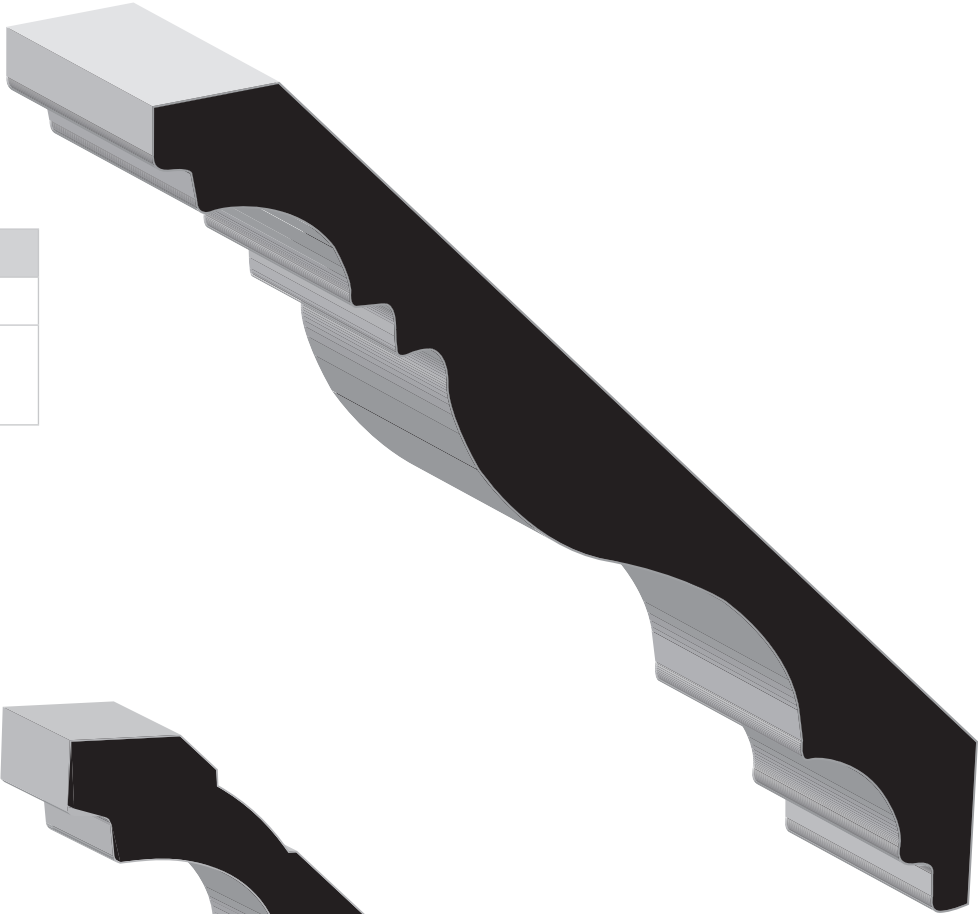

CEILING - CROWN/BED

SKU	Crown/Bed	
665	3/4" x 6-1/4"	MDF
	MDF Wall: 4-1/2" & Ceiling: 4-3/8"