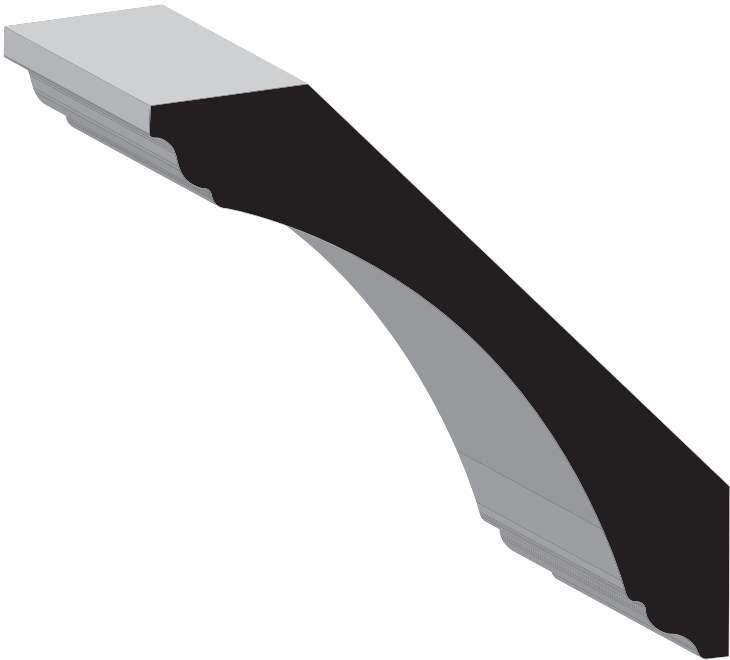

CEILING - CROWN/BED

SKU	Crown/Bed	
40COV	1 1/16" x 4-1/4"	MDF
	MDF Wall: 3-1/16" & Ceiling 3"