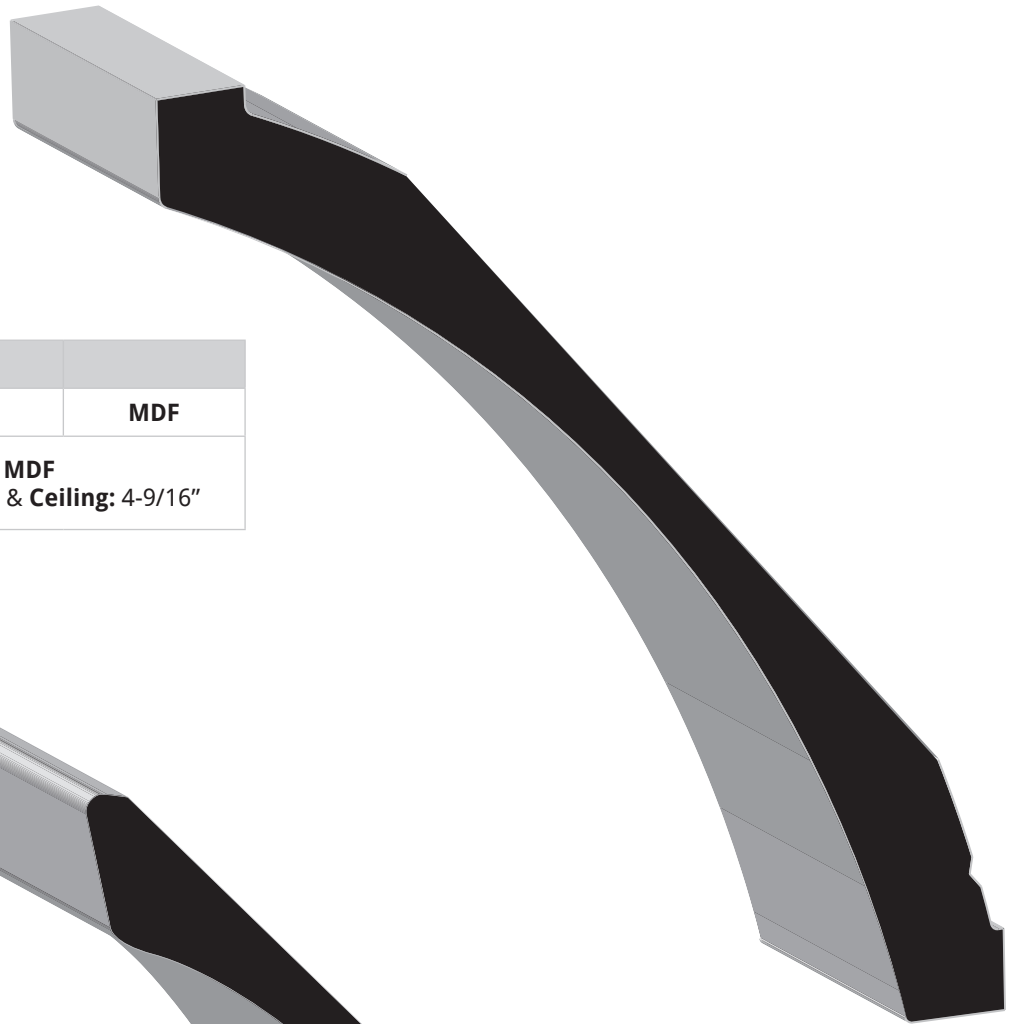

CEILING - CROWN/BED

SKU	Crown/Bed	
505	1" x 7"	MDF
	MDF Wall: 5-5/16" & Ceiling: 4-9/16"