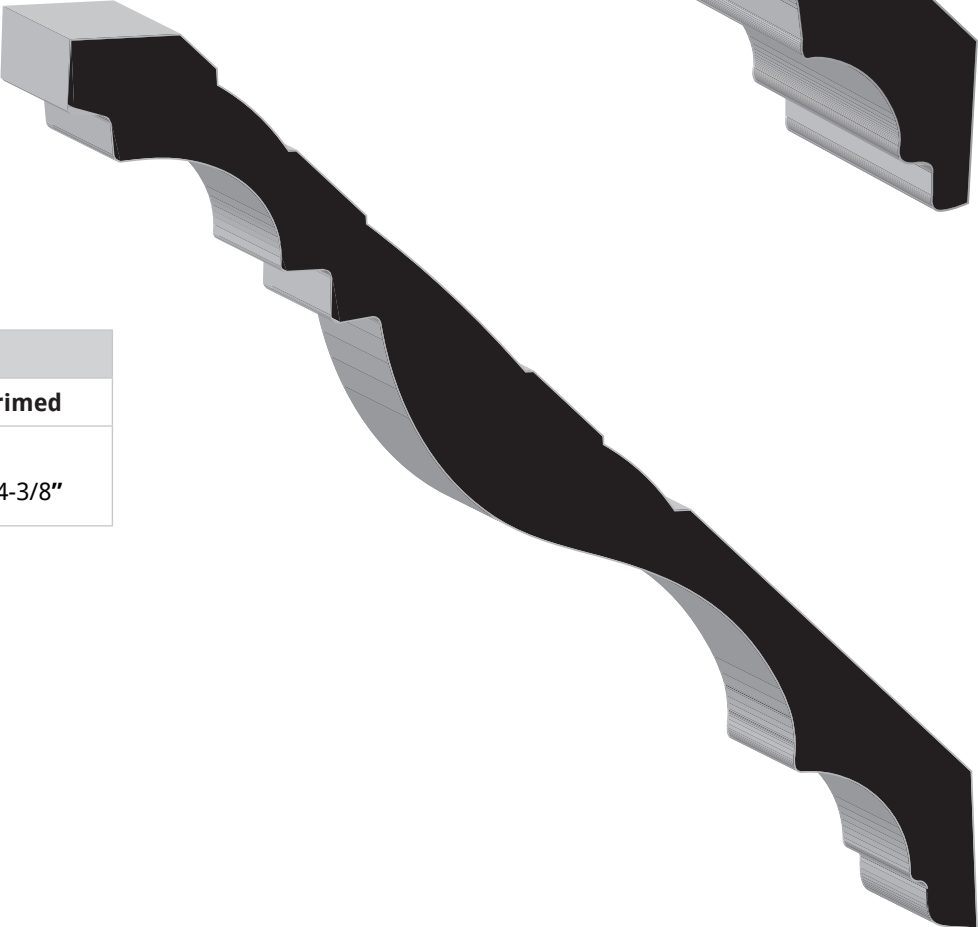

SKU	Crown/Bed	
524	11/16" x 6-1/4"	Primed
	Primed Wall: 4-1/2" & Ceiling: 4-3/8"