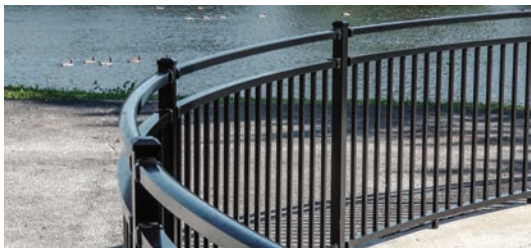

Special Order Radius Sections