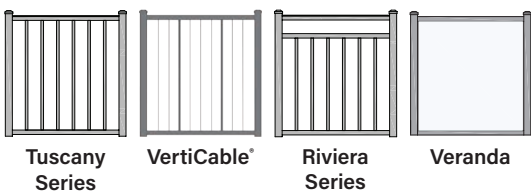

VertiCable®

Riviera Series

Veranda

Tuscany Series