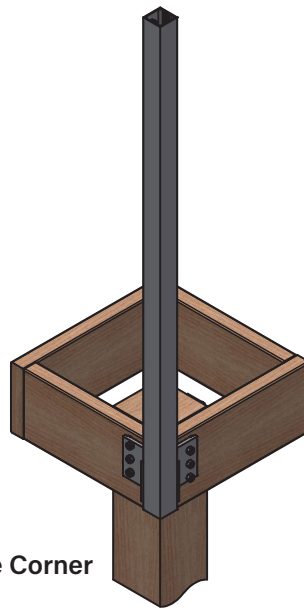

# FASCIA MOUNT POSTS & BRACKET KITS

Fascia Mount Posts and Bracket Kits offer an alternative to surface mounting of railing posts. Mounting a fascia post to the side of a deck or balcony creates a streamlined look and maximizes your outdoor living space.

Line

Outside Corner

Inside Corner

## Features

- Compatible with all C Series Westbury® Aluminum Railing
- Meets IRC Code including increased strength requirements
- Designed and engineered for a seamless look and lasting durability
- AAMA 2604 Powder Coated using DSI's 10 step proprietary coating process
- Available in 12 Standard DSI Colors to match your railing
- Posts are pre-drilled for quick installation
- Covered by DSI's Lifetime Limited Aluminum Warranty