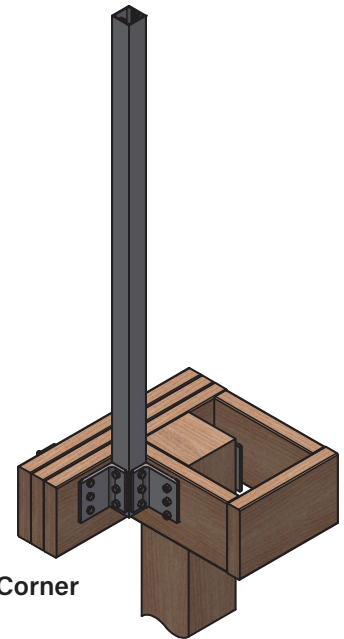

# FASCIA MOUNT POSTS & BRACKET KITS

Fascia Mount Posts and Bracket Kits offer an alternative to surface mounting of railing posts. Mounting a fascia post to the side of a deck or balcony creates a streamlined look and maximizes your outdoor living space.

Line

Outside Corner

Inside Corner

## Features

- Compatible with all C Series Westbury® Aluminum Railing
- Meets IRC Code including increased strength requirements
- Designed and engineered for a seamless look and lasting durability
- AAMA 2604 Powder Coated using DSI's 10 step proprietary coating process
- Available in 12 Standard DSI Colors to match your railing
- Posts are pre-drilled for quick installation
- Covered by DSI's Lifetime Limited Aluminum Warranty