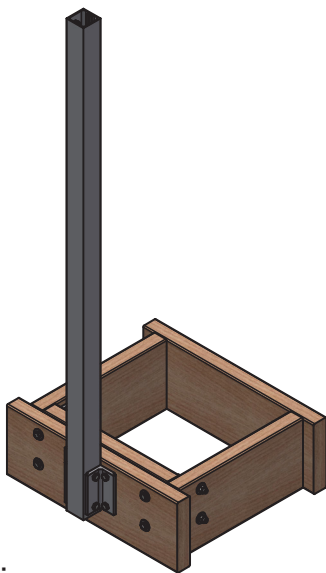

# FASCIA MOUNT POSTS & BRACKET KITS

Fascia Mount Posts and Bracket Kits offer an alternative to surface mounting of railing posts. Mounting a fascia post to the side of a deck or balcony creates a streamlined look and maximizes your outdoor living space.

Line

Outside Corner

Inside Corner

## Features

- Compatible with all C Series Westbury® Aluminum Railing
- Meets IRC Code including increased strength requirements
- Designed and engineered for a seamless look and lasting durability
- AAMA 2604 Powder Coated using DSI's 10 step proprietary coating process
- Available in 12 Standard DSI Colors to match your railing
- Posts are pre-drilled for quick installation
- Covered by DSI's Lifetime Limited Aluminum Warranty