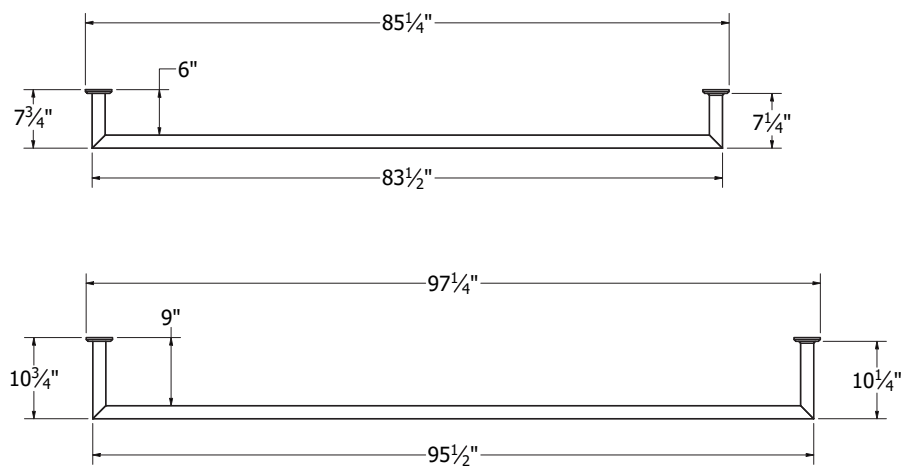

# JULIETTE BALCONY SECTIONS

Westbury Juliette Balcony aluminum railing is a cost-effective alternative to building a full balcony on upper stories of residential and multi-family properties. Westbury Juliette Balcony railing serves as an attractive guardrail across the opening of doors and windows for safety while also allowing light transmission into upper story rooms.

### 7' x 42" (6" offset) and 8' x 42" (9" offset) Sizes

For use with French, double, and sliding doors or a large window.