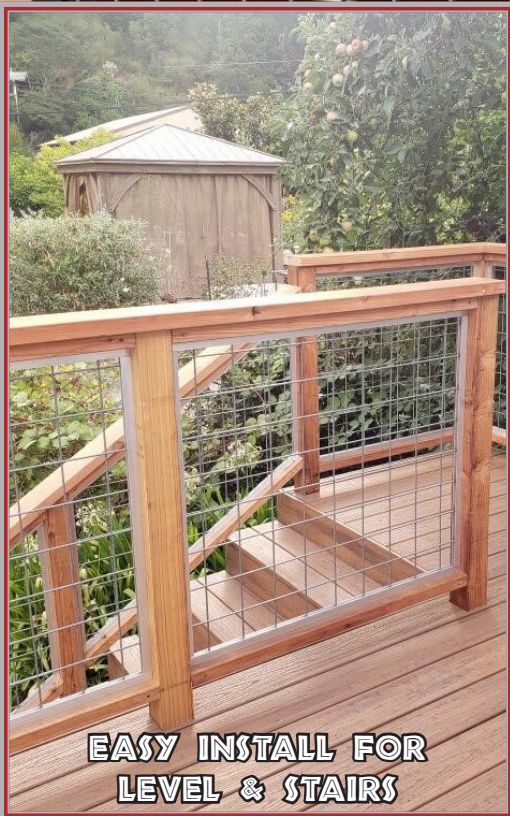

AVAILABLE SIZES:

3'x6'

3'x8'

5'x6'

"FINALLY...STAINLESS IS PAINLESS"

INTRODUCING

AMERICAN MADE

Proudly Distributed By:
CAPITAL

BEAUTIFUL AND RESILIENT

**EASY INSTALL FOR
LEVEL & STAIRS**

**SHOWN WITH MATCHING
SILVER HOG TRACKS**

4"X4" MESH SQUARES

"FINALLY...STAINLESS IS PAINLESS"