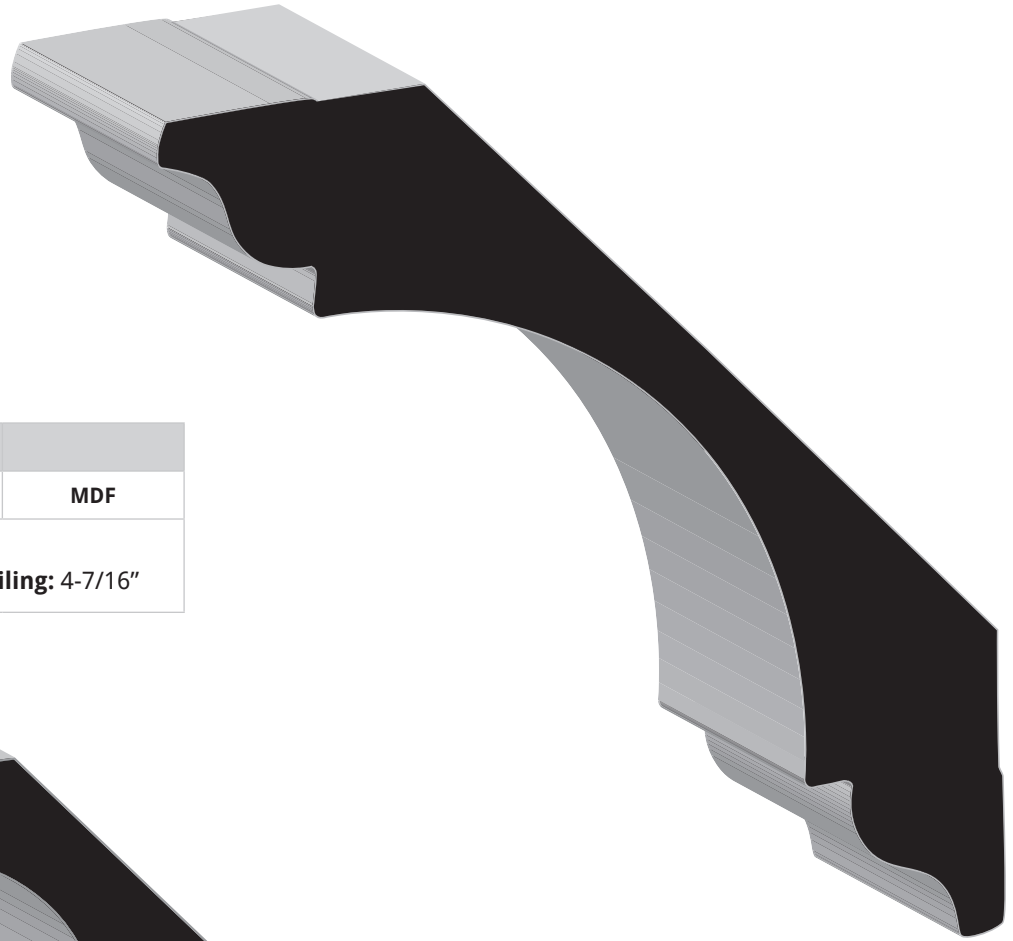

CEILING - CROWN/BED & COVE

SKU	Crown/Bed	
41COV	1" x 6-5/16"	MDF
	MDF Wall: 4-7/16" & Ceiling: 4-7/16"