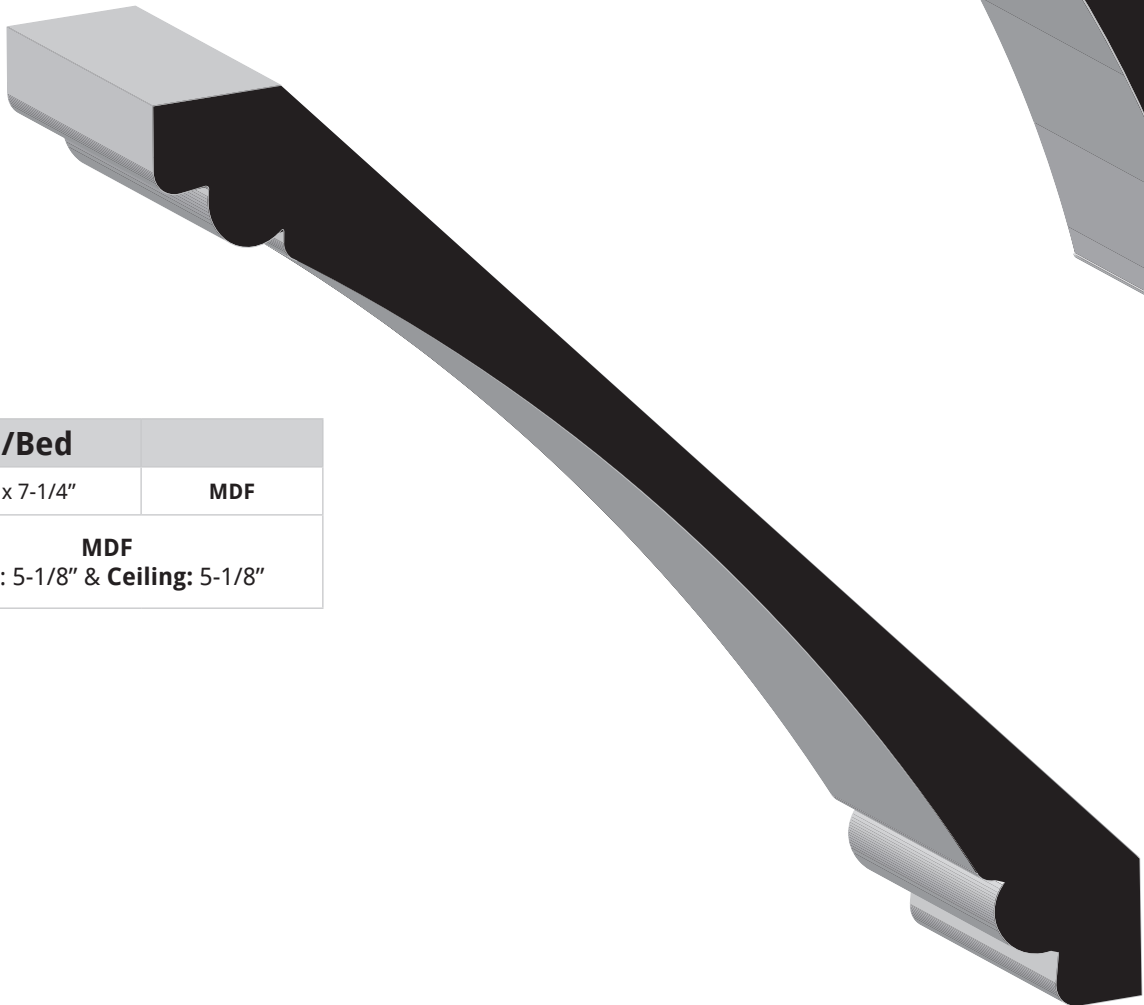

# CEILING - CROWN/BED & COVE

SKU	Crown/Bed	
41COV	1" x 6-5/16"	MDF
	MDF Wall: 4-7/16" & Ceiling: 4-7/16"	

SKU	Crown/Bed	
HWC7	1 1/16" x 7"	MDF
	MDF Wall: 4-15/16" & Ceiling: 4-15/16"	

SKU	Crown/Bed	
505	1" x 7"	MDF
	<b>MDF</b> Wall: 5-5/16" & Ceiling: 4-9/16"	