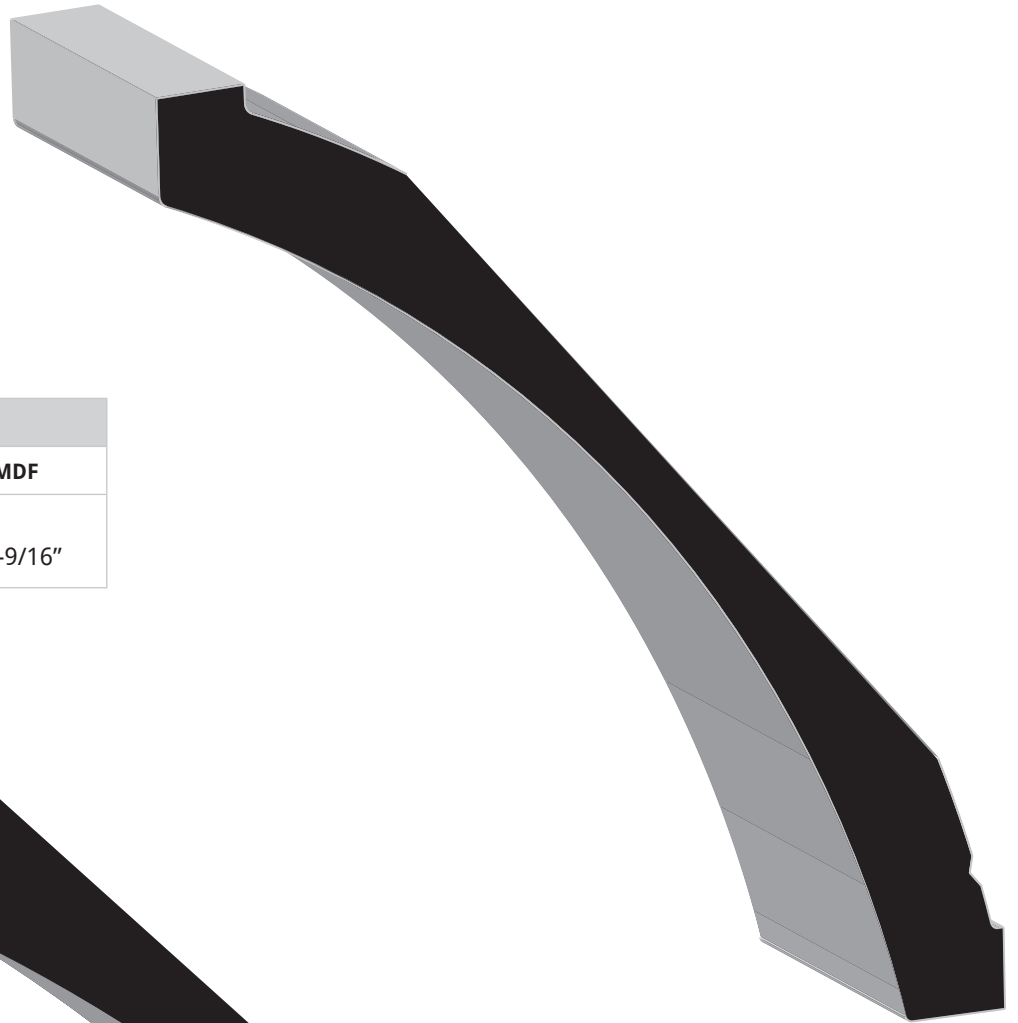

SKU	Crown/Bed	
505	1" x 7"	MDF
	MDF Wall: 5-5/16" & Ceiling: 4-9/16"