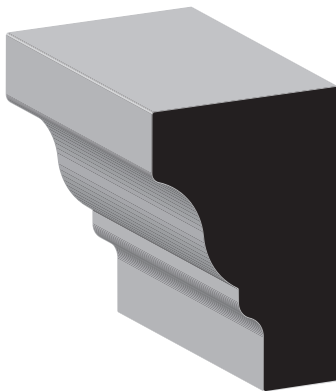

# CEILING - CROWN/BED & COVE

SKU	Crown/Bed	
75	9/16" x 1-5/8"	Clear, Primed, PVC
	Clear & Primed Wall: 1-1/4" & Ceiling 1-1/16"	

SKU	Crown/Bed	
60	9/16" x 1-3/4"	Clear, Primed
	Clear Wall: 1-5/16" & Ceiling 1-13/16"	

SKU	Crown/Bed	
74	9/16" x 1-3/4"	Clear, Primed, Treated
	Clear & Primed Wall: 1-7/16" & Ceiling 1"	

SKU	Crown/Bed	
RAMS CROWN	1-3/8" x 2-1/16"	PVC
	PVC Wall: 2-1/16" & Ceiling 1-3/8"	

SKU	Crown/Bed	
54	9/16" x 1-3/4"	Clear
	Clear Wall: 1-13/16" & Ceiling 1-5/16"	