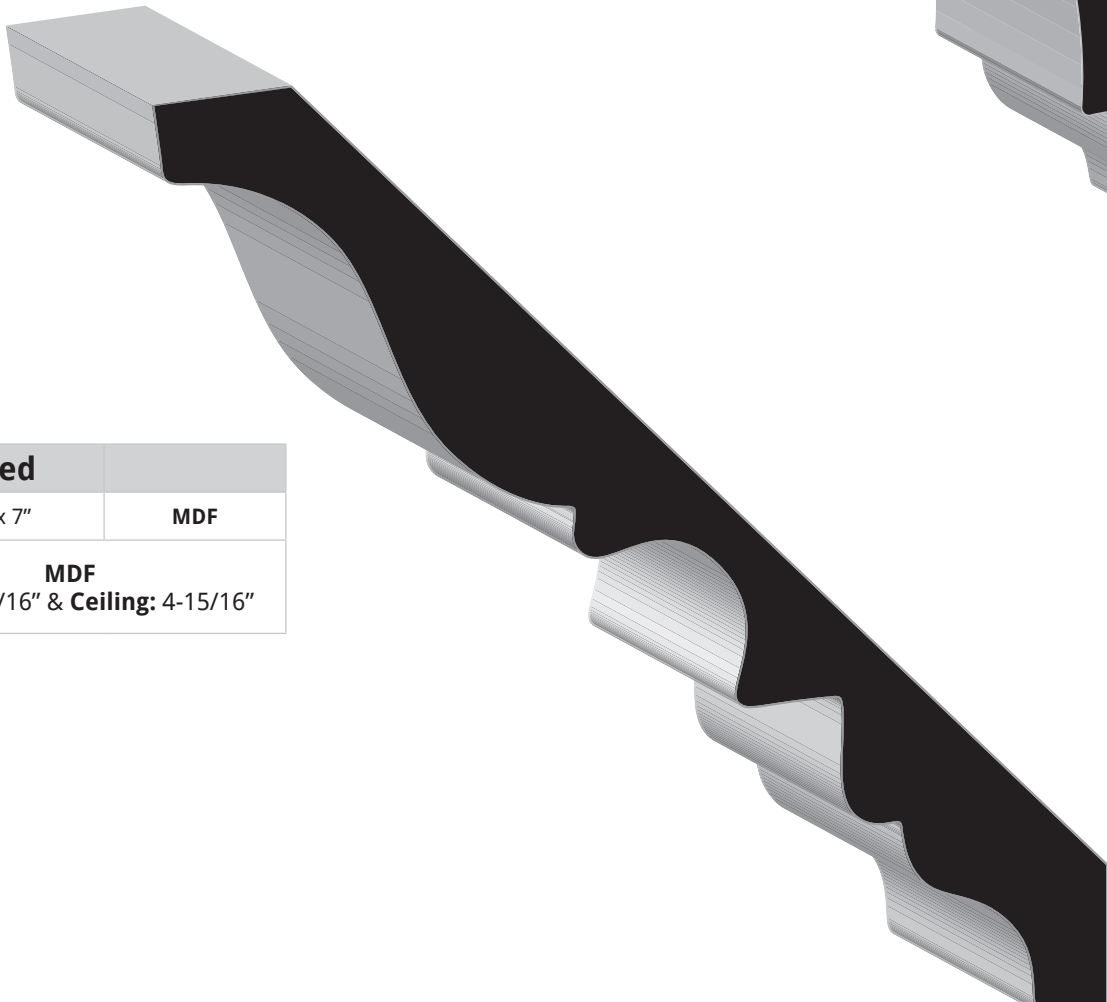

SKU	Crown/Bed	
HWC7	1 1/16" x 7"	MDF
	MDF Wall: 4-15/16" & Ceiling: 4-15/16"