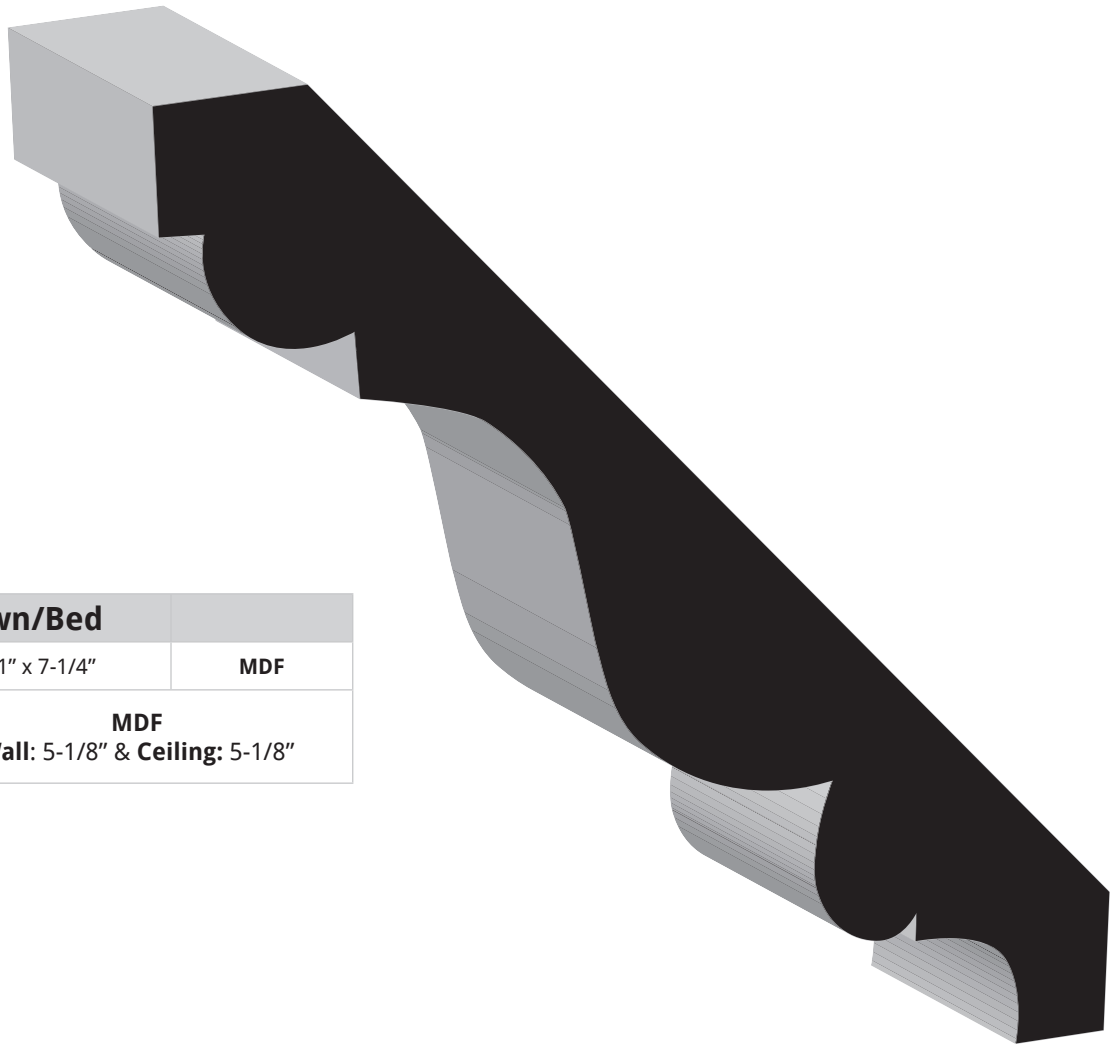

SKU	Crown/Bed	
42	1" x 7-1/4"	MDF
	MDF Wall: 5-1/8" & Ceiling: 5-1/8"	

SKU	Cove	
100	11/16" x 11/16"	Clear, PVC, Oak, Treated
100 - 8'	11/16" x 11/16" x 8'	Clear
100 - 10'	11/16" x 11/16" x 10'	Clear
101	1/2" x 1/2"	Clear