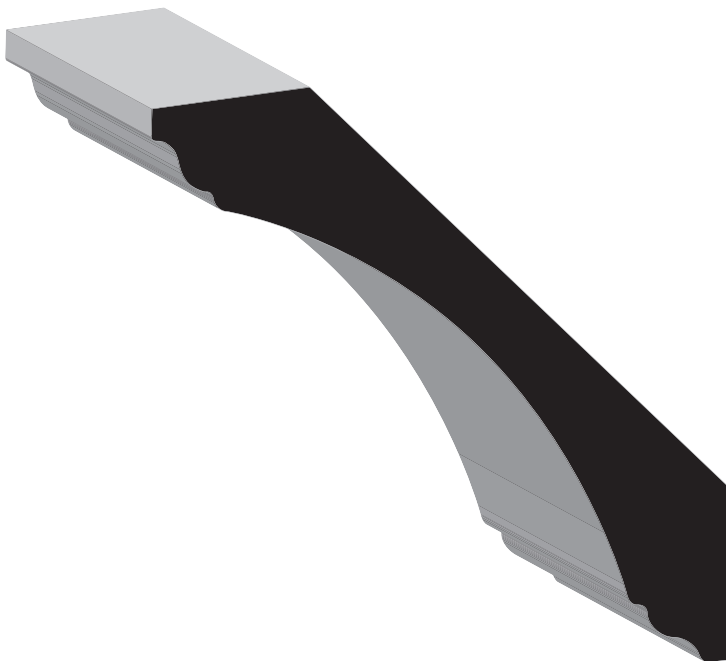

CEILING - CROWN/BED & COVE

SKU	Crown/Bed	
40COV	1 1/16" x 4-1/4"	MDF
	MDF Wall: 3-1/16" & Ceiling 3"