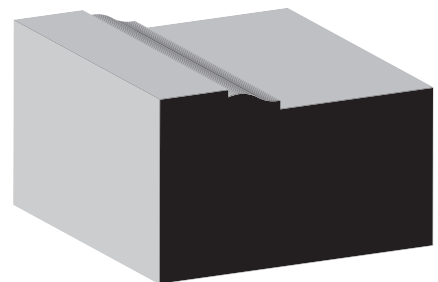

SKU	Stop	
937	7/16" x 1-1/4"	Clear

SKU	Stop	
936	7/16" x 1-3/8"	Clear

SKU	Stop	
935	7/16" x 1-5/8"	Clear

SKU	Stop	
856	3/8" x 1-3/8"	Clear

SKU	Shingle	
210	11/16" x 1-5/8"	Clear, Primed, PVC,

SKU	Interior Jambs	
4-9/16 FLAT LF	11/16" x 4-9/16" x 17"	Primed
6-9/16 FLAT LF	11/16" x 6-9/16" x 17"	Primed