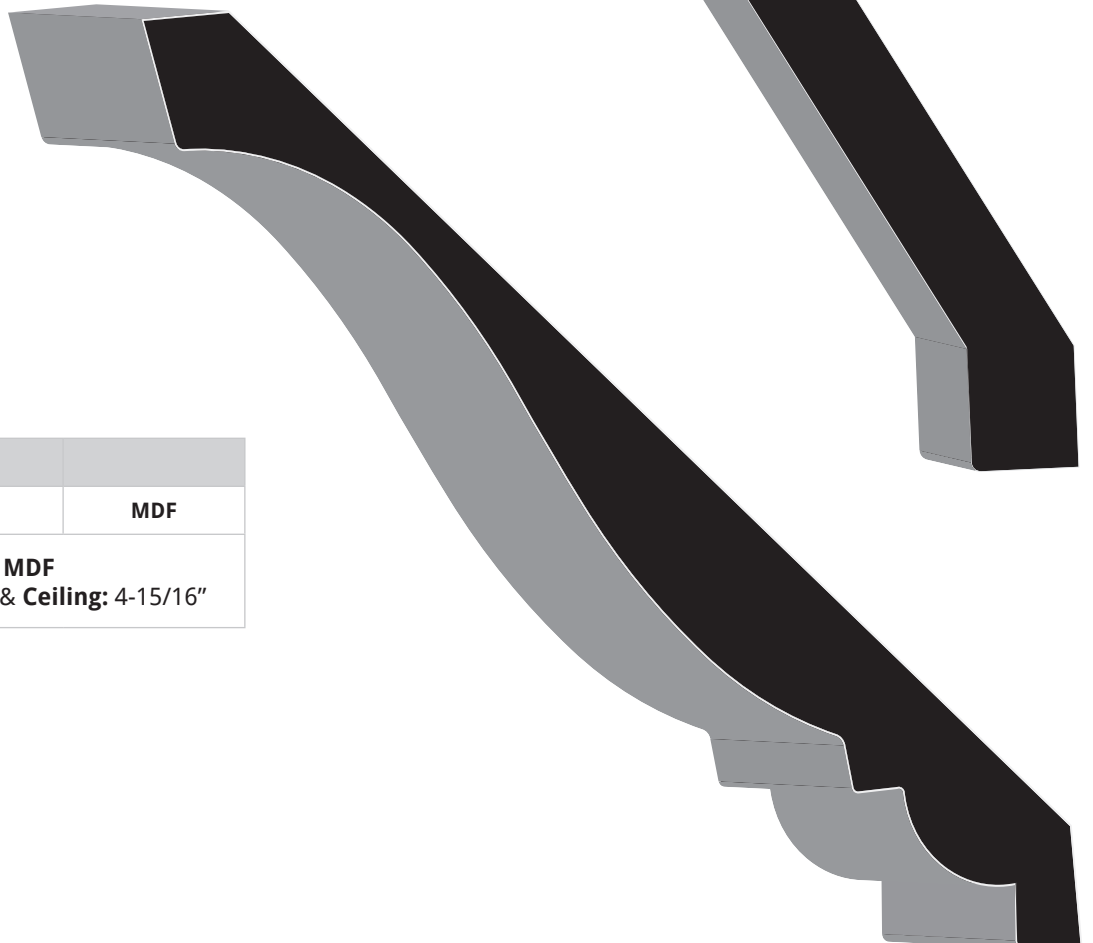

SKU	Crown/Bed	
577	3/4" x 7-1/4"	MDF
	MDF Wall: 5-1/16" & Ceiling: 4-15/16"