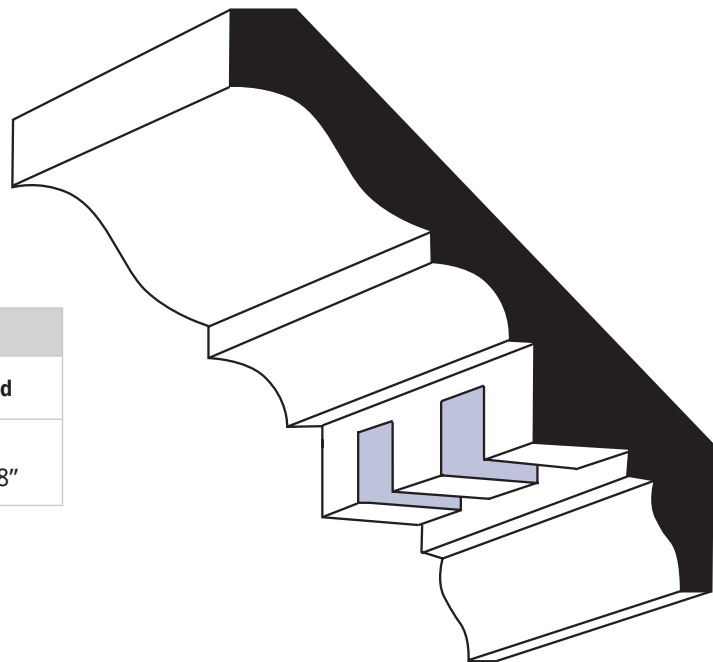

SKU	Crown/Bed	
SPEED DENTIL	11/16" x 5"	Primed
	Primed	
	Wall: 3-15/16" & Ceiling 3-1/8"