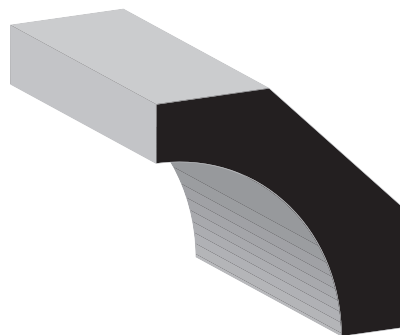

SKU	Cove	
85	9/16" x 1-3/4"	Clear