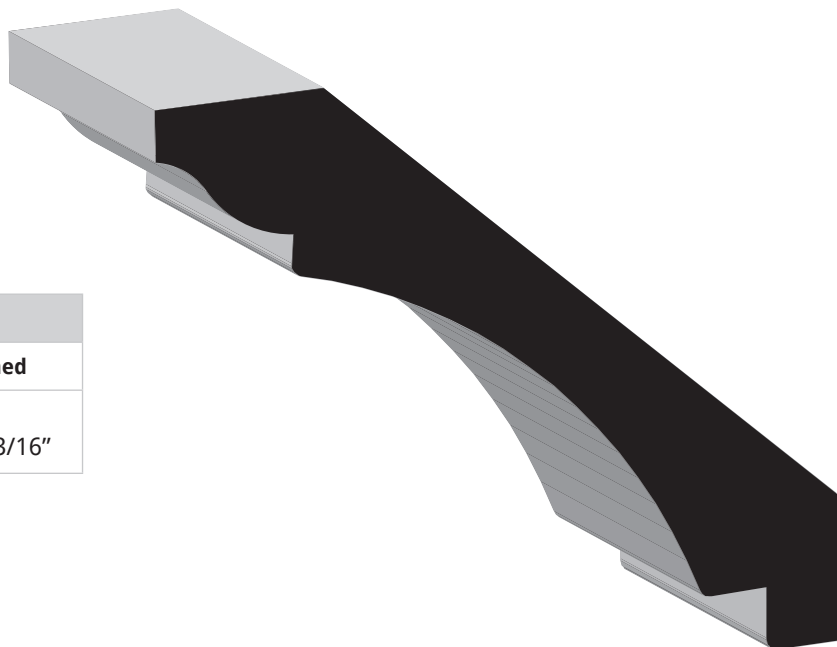

SKU	Crown/Bed	
80	1 1/16" x 4-1/4"	Primed
	Primed Wall: 2-13/16" & Ceiling 3-3/16"