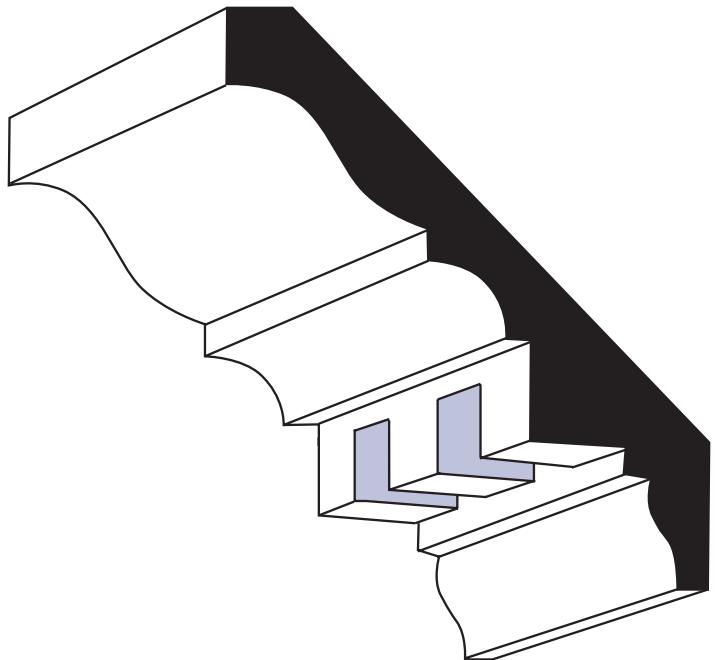

SKU	Crown/Bed	
70	9/16" x 2-3/4"	Clear, Primed
	Clear & Primed Wall: 2-3/16" & Ceiling 1-11/16"	

SKU	Crown/Bed	
52	9/16" x 2-3/4"	Clear, Primed, PVC
	Clear, Primed Wall: 2-1/4" & Ceiling 1-5/8"	

SKU	Crown/Bed	
L49	9/16" x 3-5/8"	Clear, FJ, Primed, MDF, PVC
	Clear, Primed, & FJ Wall: 3" & Ceiling 2"  MDF Wall: 2-11/16" & Ceiling 2-7/16"	