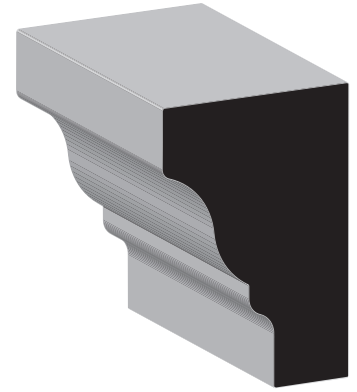

## GENERAL PURPOSE

JOINT MOULDING, HALF ROUND, FULL ROUND, HAND RAIL, CHAMFER, & LATTICE	45
---	----

# CEILING - CROWN/BED

SKU	Crown/Bed	
75	9/16" x 1-5/8"	Clear, Primed, PVC
	Clear & Primed Wall: 1-1/4" & Ceiling 1-1/16"	

SKU	Crown/Bed	
74	9/16" x 1-3/4"	Clear, Primed
	Clear & Primed Wall: 1-7/16" & Ceiling 1"	