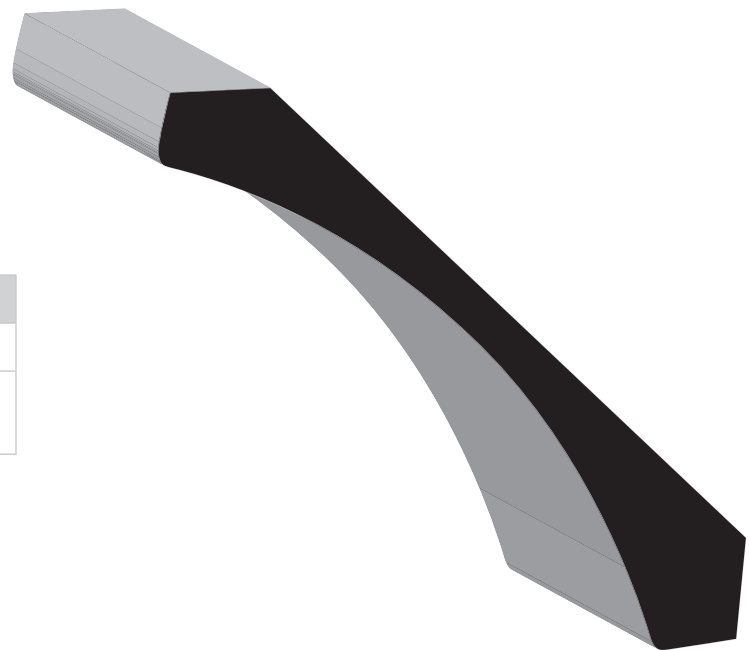

SKU	Crown/Bed	
519	1 1/16" x 4-1/4"	MDF
C w	MDF Wall: 3-13/16" & Ceiling: 2-3/4"