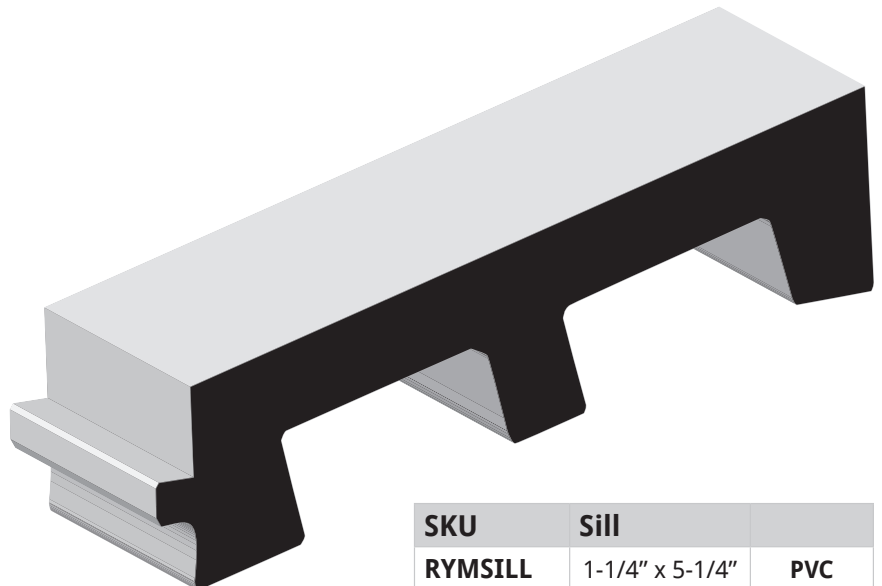

SKU	Sill	
RYMSILL	1-1/4" x 5-1/4"	PVC