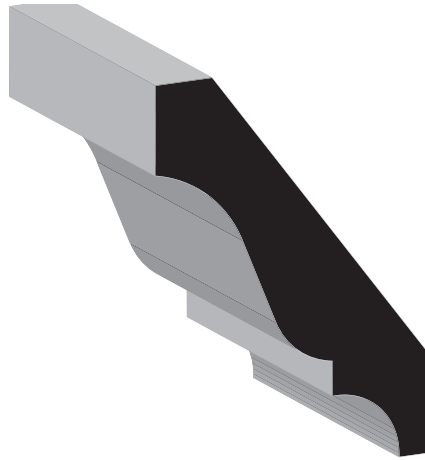

SKU	Crown/Bed	
52	9/16" x 2-3/4"	Clear, Primed, PVC
	Clear, Primed Wall: 2-1/4" & Ceiling 1-5/8"