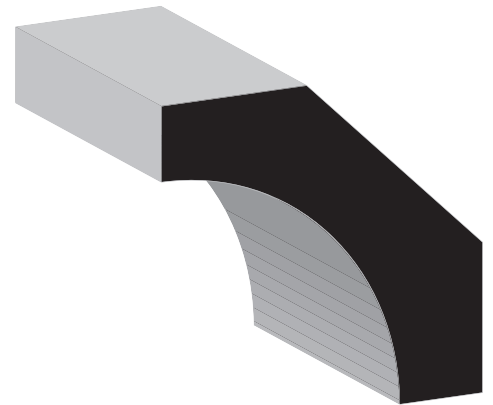

# CEILING - COVE

SKU	Cove	
101	1/2" x 1/2"	Clear

SKU	Cove	
100	1 1/16" x 1 1/16" x R/L	Clear, Primed, Oak

SKU	Cove	
L94	1" x 1-1/4"	Clear

SKU	Cove	
1075 Scotia	1/2" x 3/4"	Oak

SKU	Cove	
85	9/16" x 1-3/4"	Clear