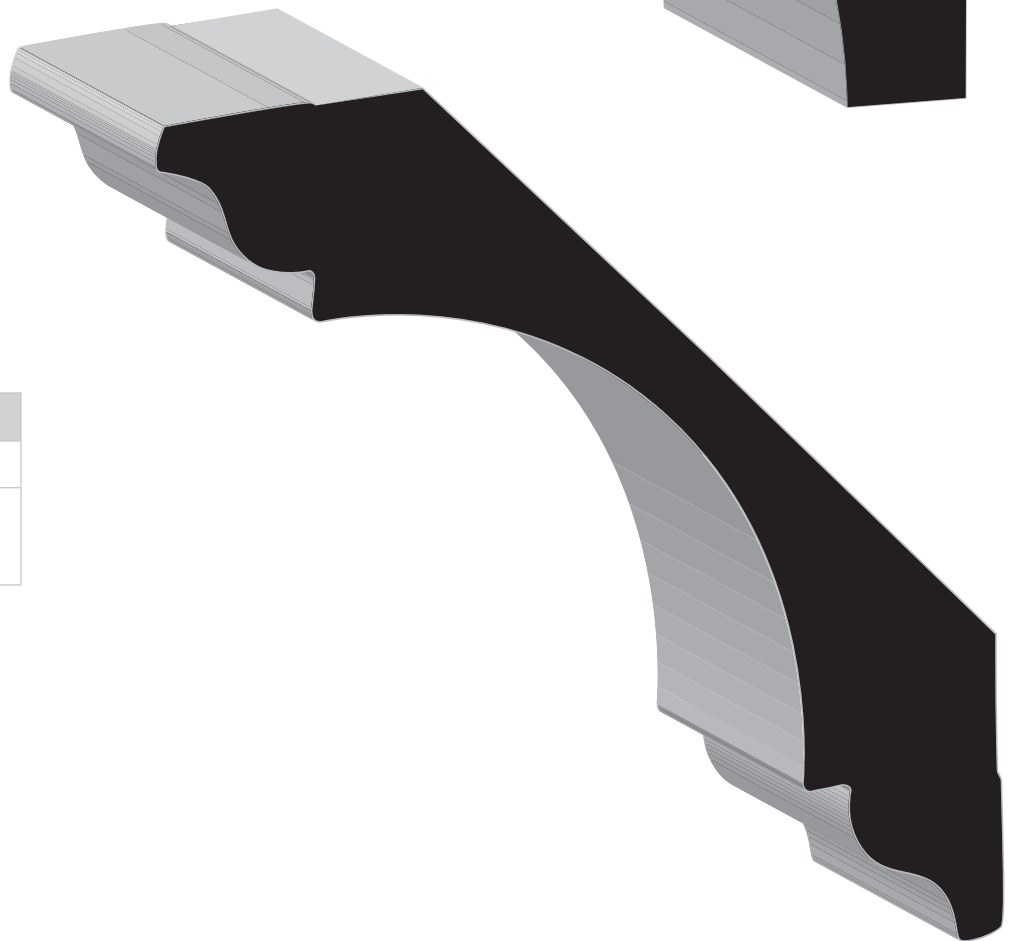

SKU	Crown/Bed	
41COV	1" x 6-5/16"	MDF
	MDF Wall: 4-7/16" & Ceiling: 4-7/16"