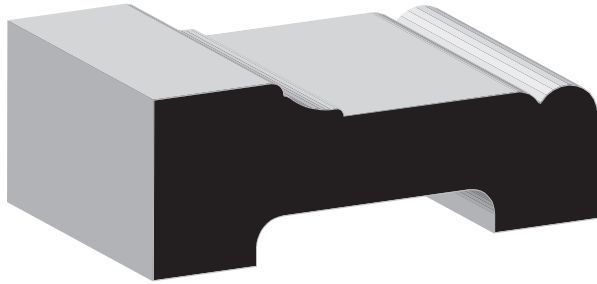

SKU	Brick Mould	
Williamsburg	1-7/32" x 3-1/4"	PVC