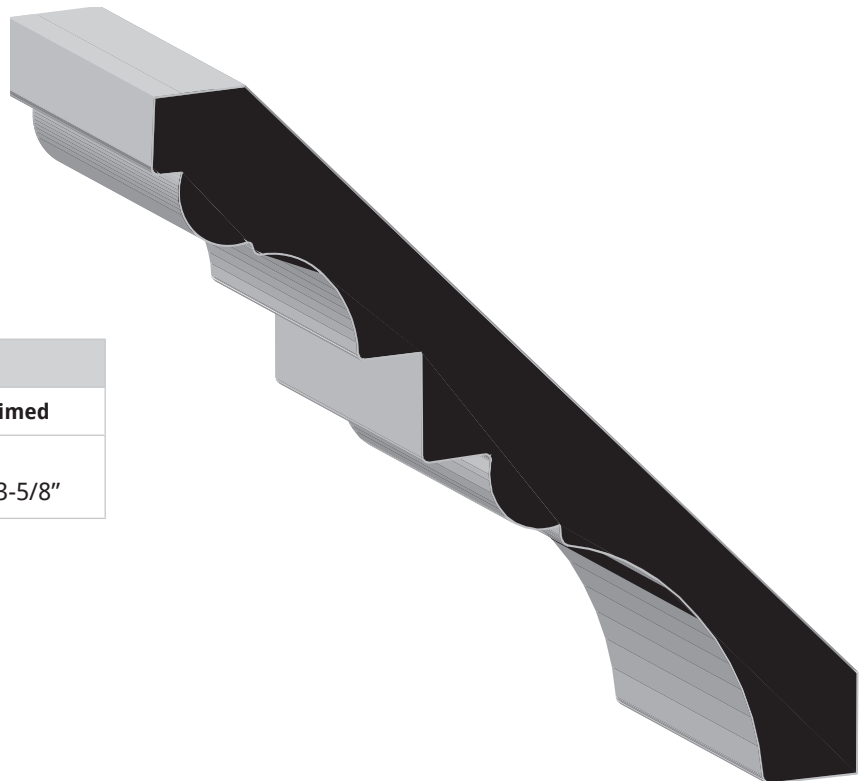

SKU	Crown/Bed	
L37	11/16" x 5-1/16"	Primed
	FJ, Primed Wall: 3-9/16" & Ceiling 3-5/8"