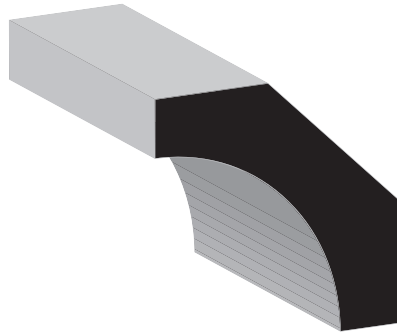

# CEILING - COVE

SKU	Cove	
101	1/2" x 1/2"	Clear

SKU	Cove	
100	1 1/16" x 1 1/16" x R/L	Clear, Primed, Oak

SKU	Cove	
L94	1" x 1-1/4"	Clear

SKU	Cove	
1075 Scotia	1/2" x 3/4"	Oak

SKU	Cove	
85	9/16" x 1-3/4"	Clear