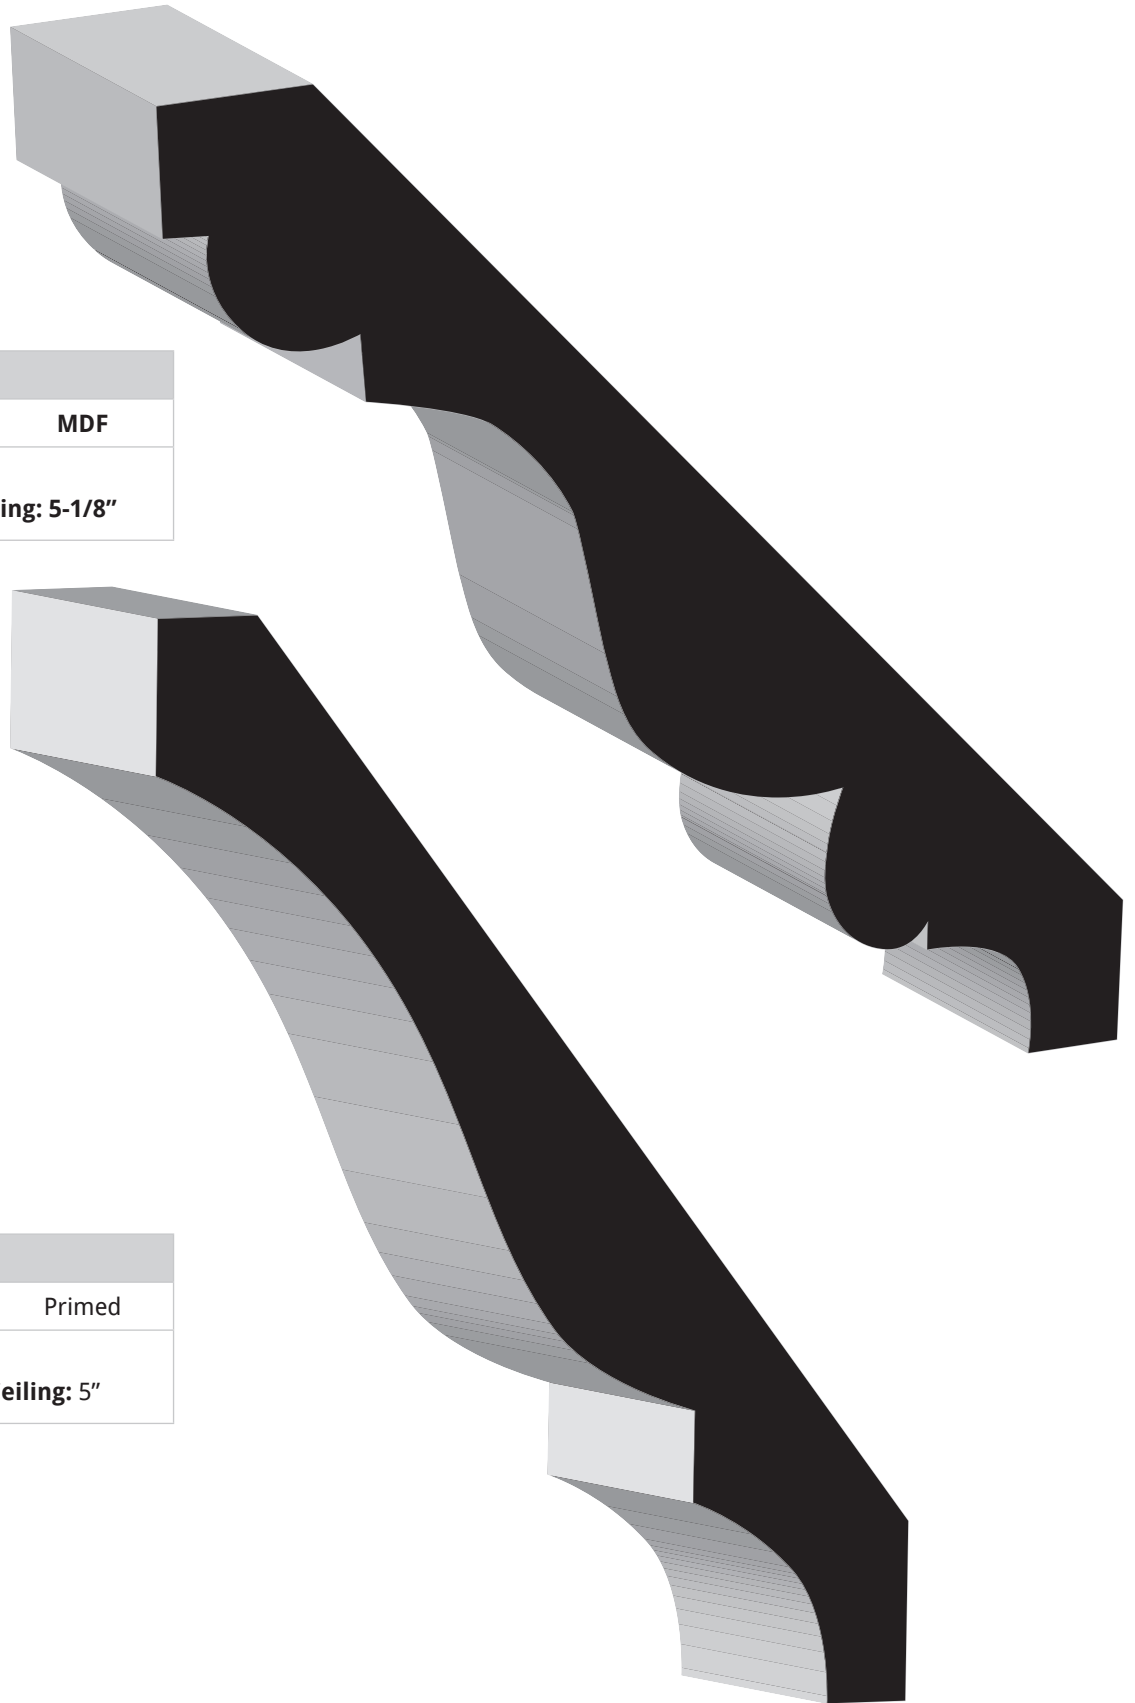

SKU	Crown/Bed	
42	1" x 7-1/4"	MDF
	MDF Wall: 5-1/8" & Ceiling: 5-1/8"	

SKU	Crown/Bed	
47714	1 1/16" x 7-1/4"	Primed
	Primed Wall: 5-5/16" & Ceiling: 5"