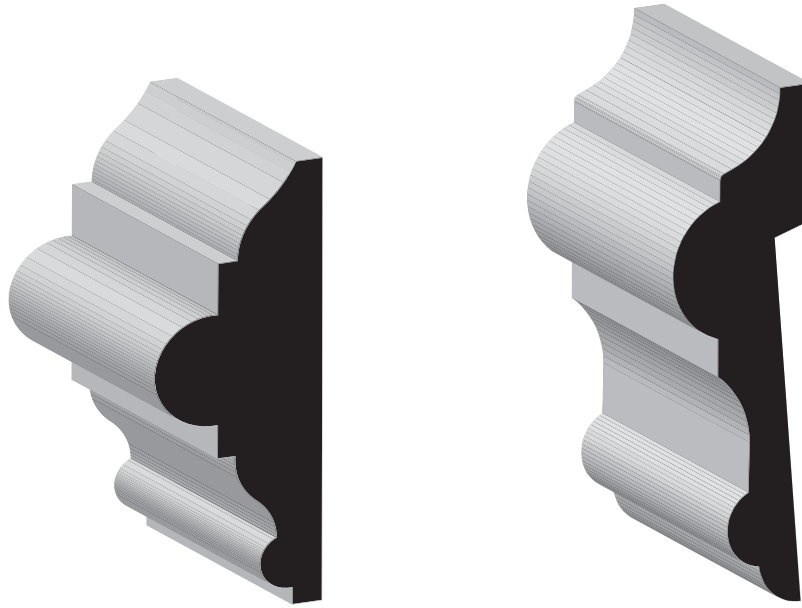

WALL - CHAIR RAIL, PANEL MOULDING, & PANEL CAP

SKU	Chair Rail	
300	1-1/16" x 3"	Clear, FJ, Primed, MDF

SKU	Chair Rail	
397R	1" x 3-1/2" (1/4" Rabt)	Primed