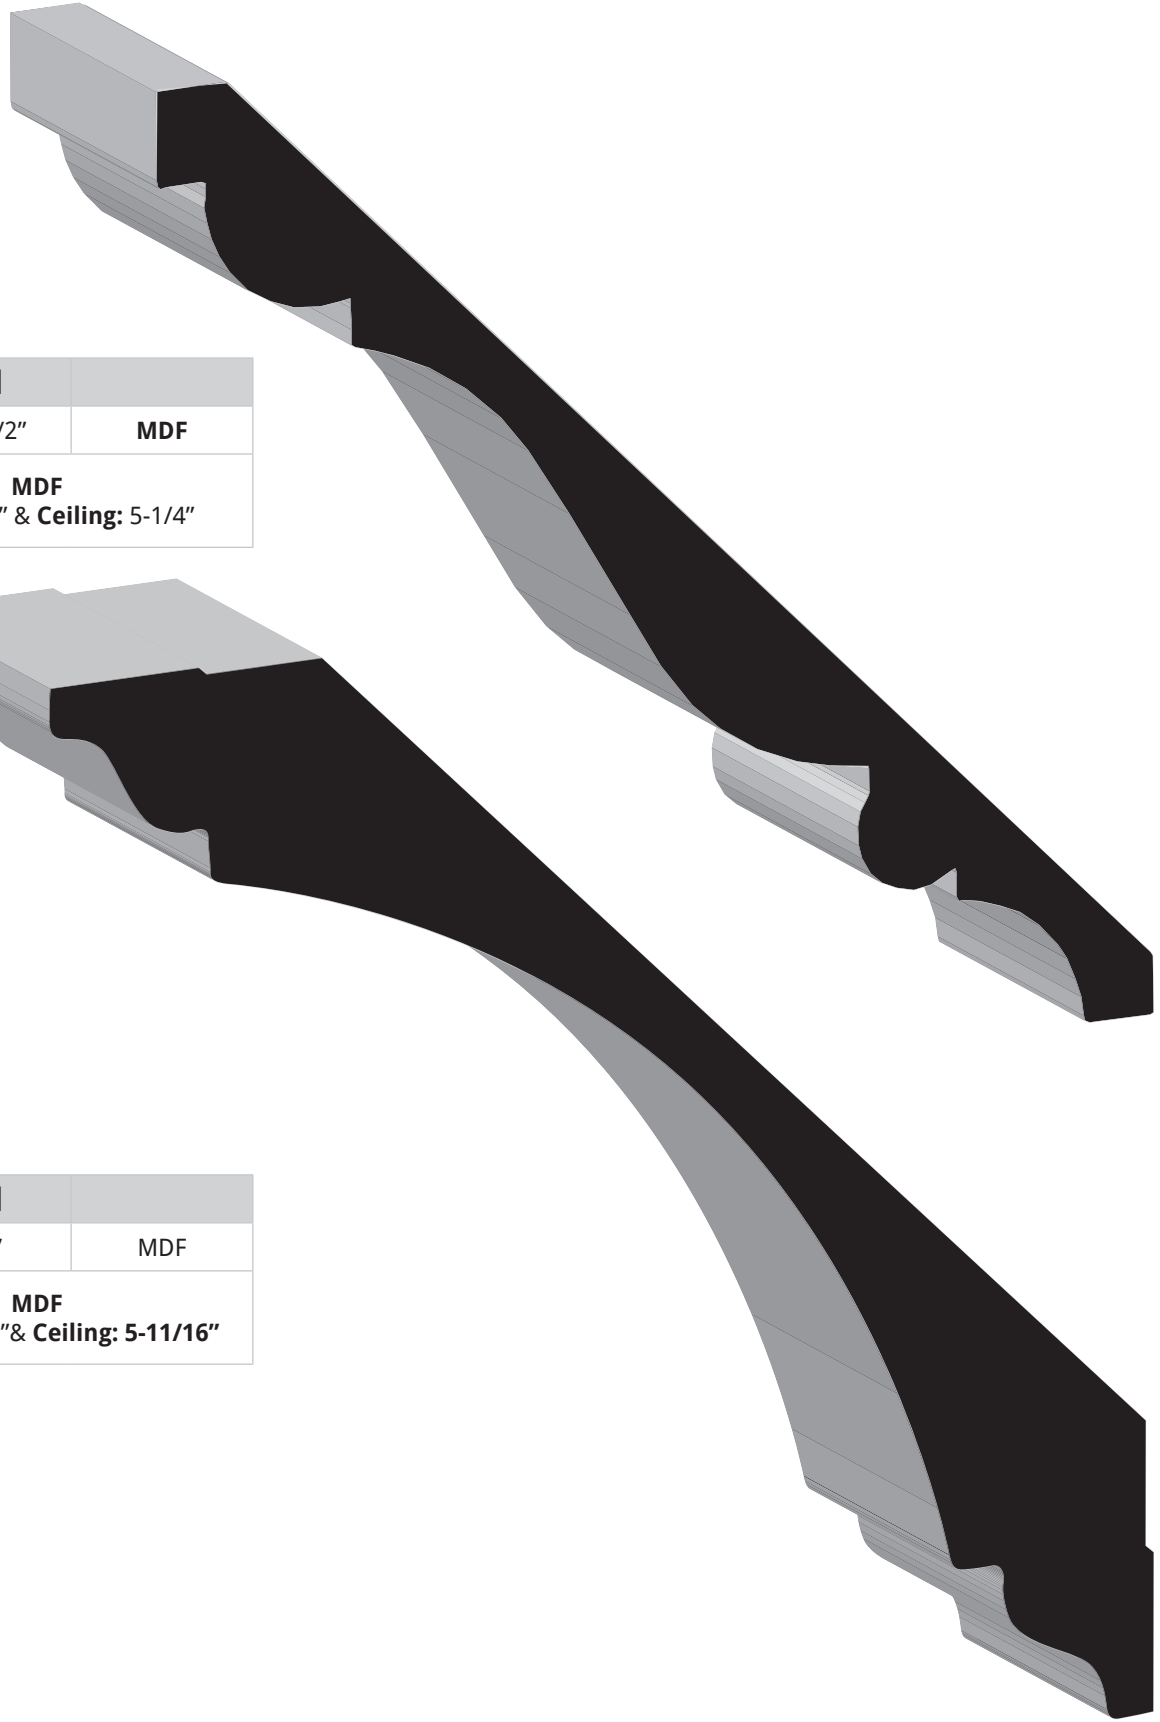

SKU	Crown/Bed	
536	11/16" x 7-1/2"	MDF
	MDF Wall: 5-3/8" & Ceiling: 5-1/4"	

SKU	Crown/Bed	
513	1-1/8" x 8"	MDF
	MDF Wall: 5-11/16" & Ceiling: 5-11/16"