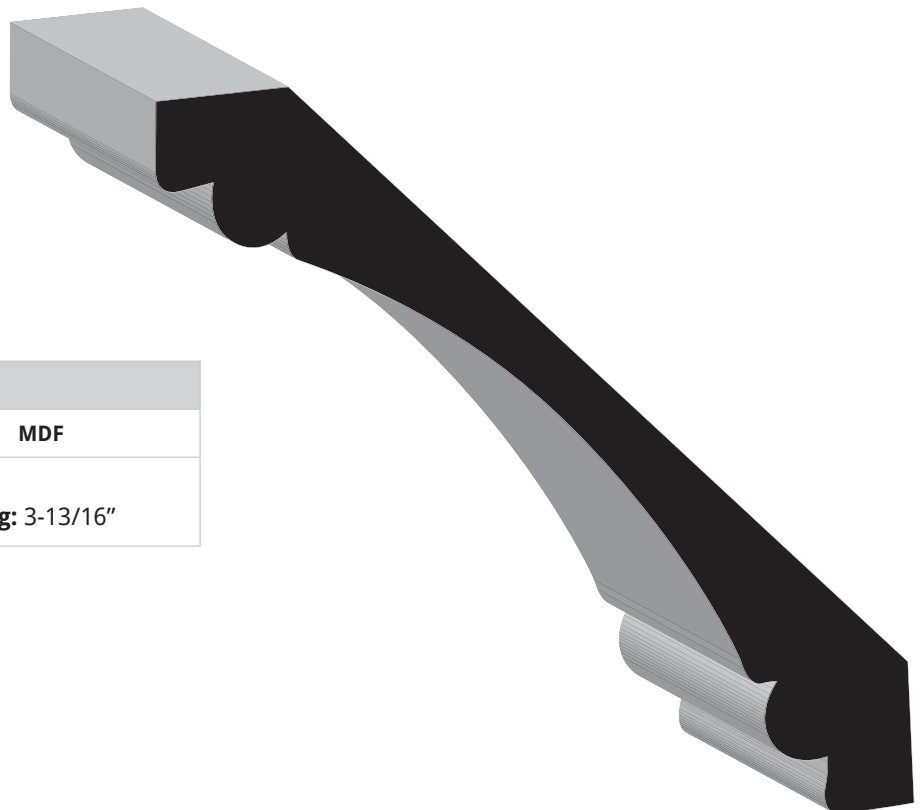

SKU	Crown/Bed	
501	3/4" x 5-1/2"	MDF
	MDF Wall: 3-13/16" & Ceiling: 3-13/16"