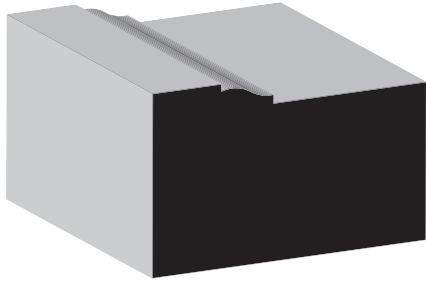

SKU	Brick Mould	
180	1-1/4" x 2"	Clear, Primed, PVC