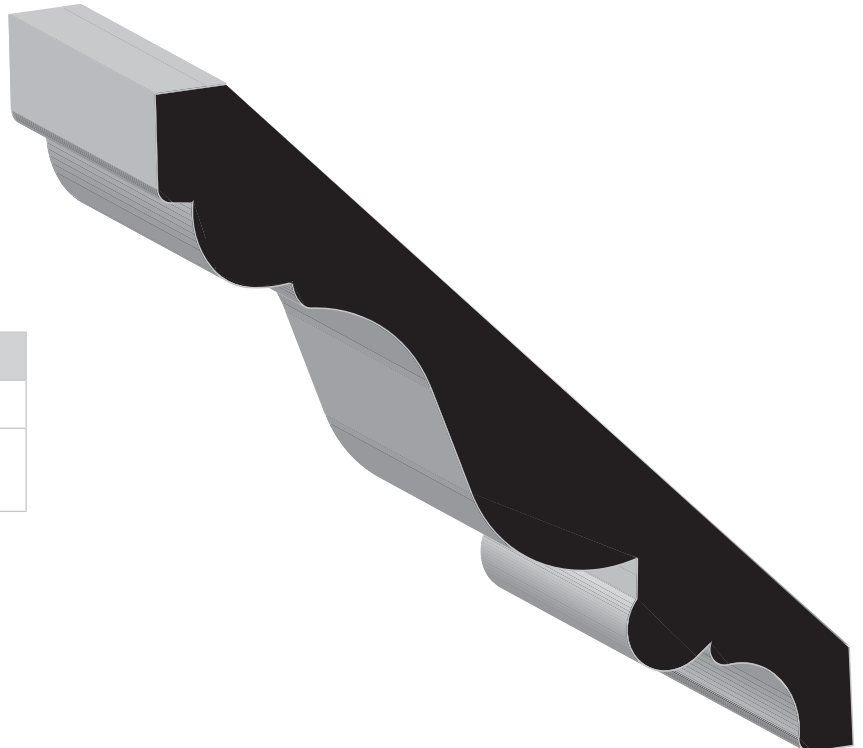

SKU	Crown/Bed	
636	3/4" x 5-1/4"	MDF
	MDF Wall: 3-11/16" & Ceiling 3-13-16"