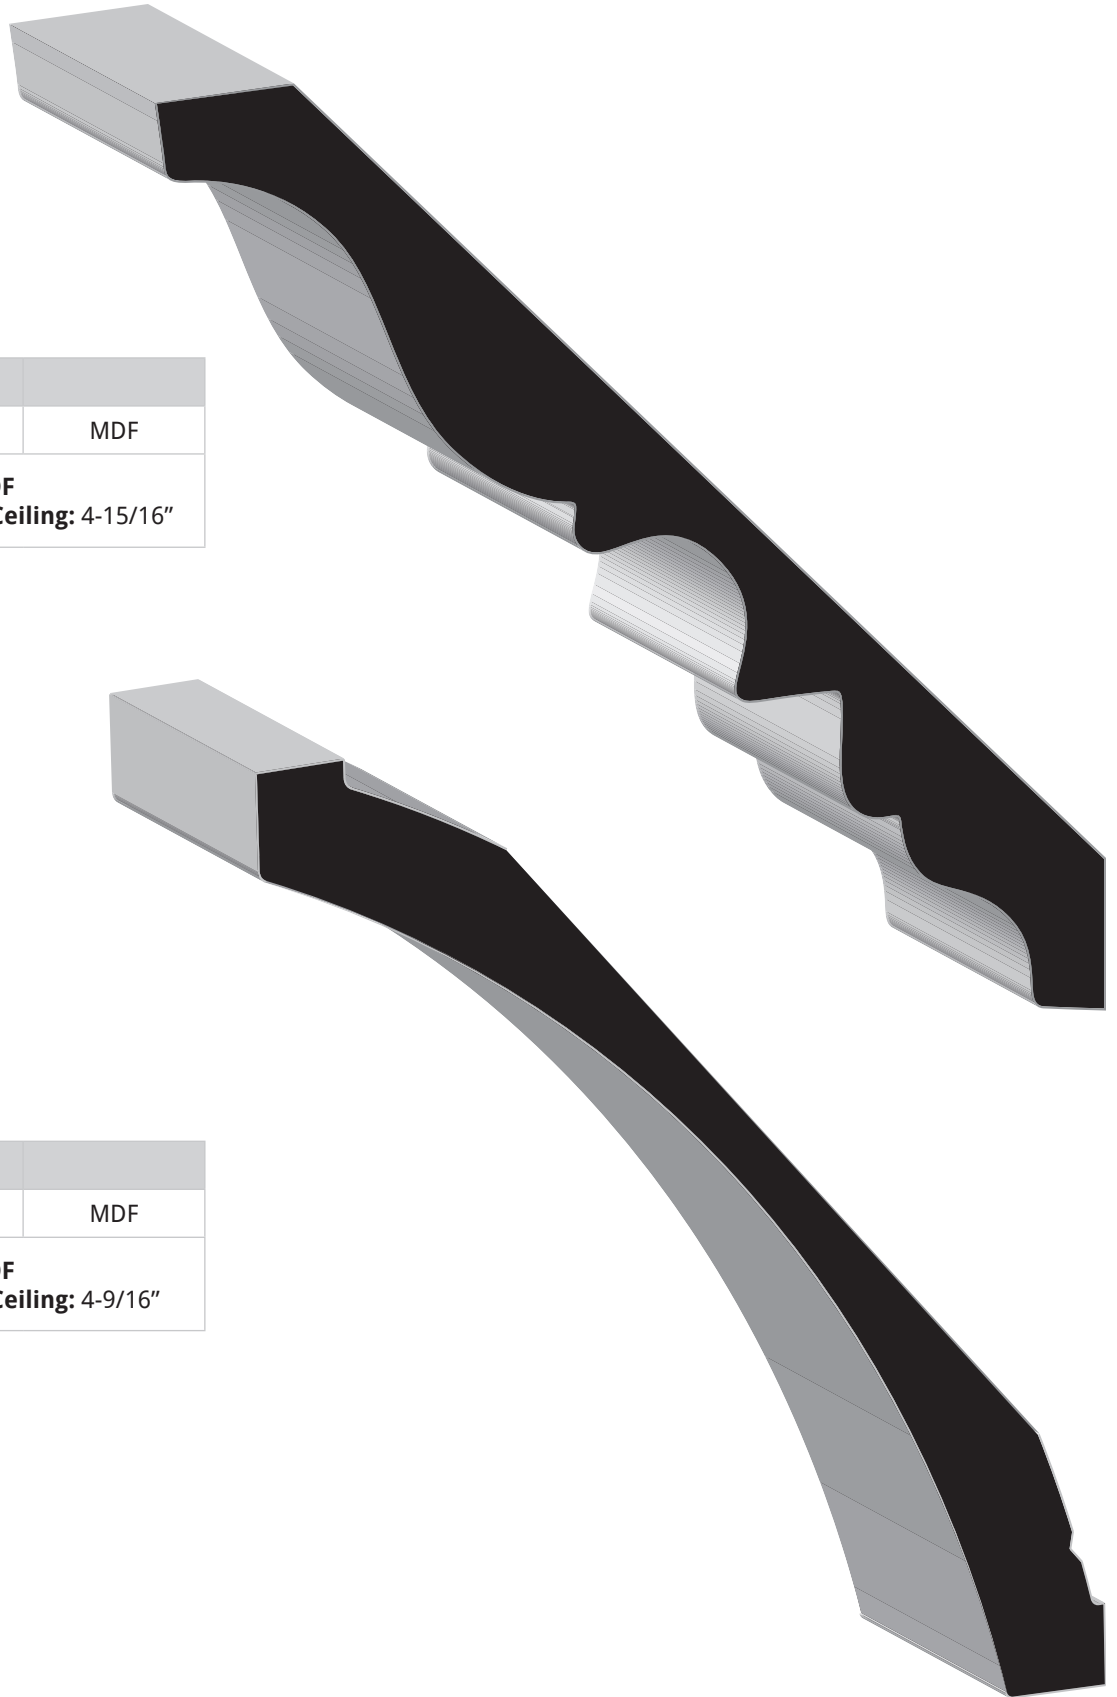

CEILING - CROWN/BED

SKU	Crown/Bed	
HWC7	1 1/16" x 7"	MDF
	MDF Wall: 4-15/16" & Ceiling: 4-15/16"	

SKU	Crown/Bed	
505	1" x 7"	MDF
	MDF Wall: 5-5/16" & Ceiling: 4-9/16"