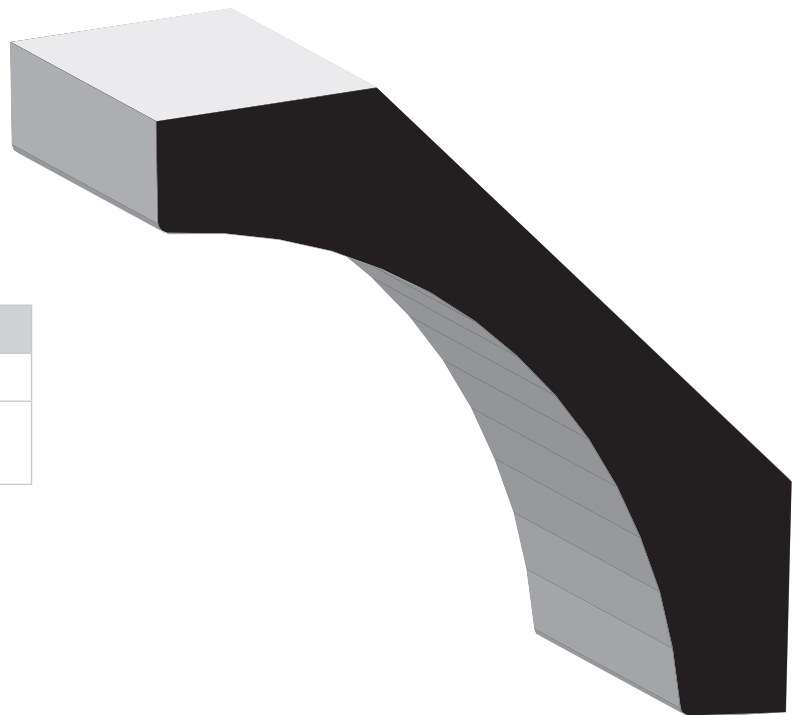

SKU	Crown/Bed	
81	1-1/8" x 4-5/8"	Primed
	Primed Wall: 3-1/4" & Ceiling: 3-1/4"