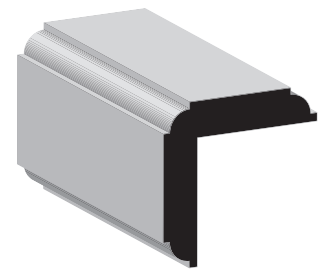

SKU	Corner	
202	1-1/8" x 1-1/8"	Clear