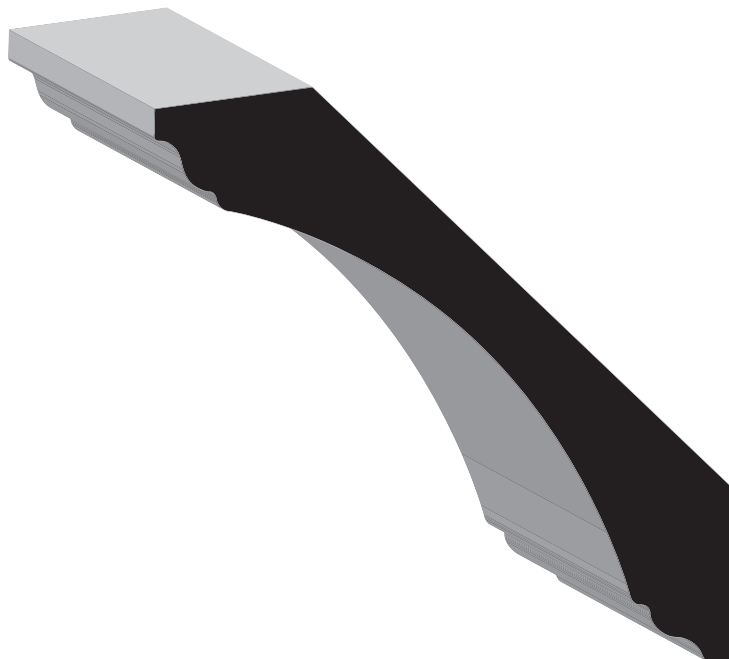

CEILING - CROWN/BED

SKU	Crown/Bed	
40COV	1 1/16" x 4-1/4"	MDF
	MDF Wall: 3-1/16" & Ceiling 3"