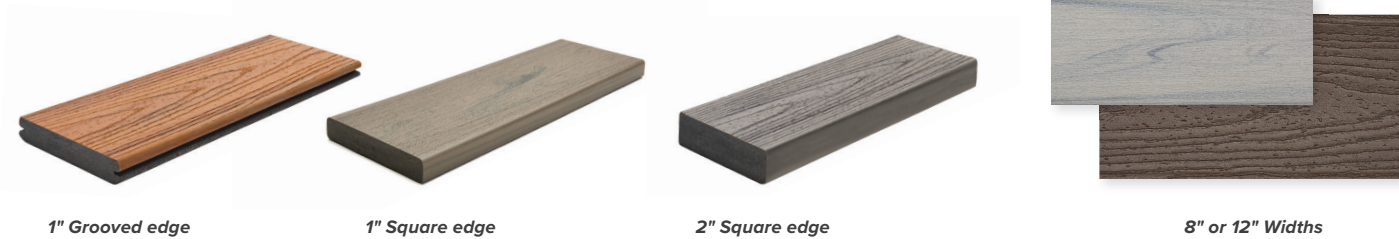

PREMIUM HIGH-PERFORMANCE DECKING & FASCIA

Trex Transcend® decking and Trex® Fascia are wood thermoplastic composite lumber (WTCL) boards with an integrated shell that covers the boards on the top surface and sides. The integrated shell consists of a proprietary surface formulation that produces a natural, wood-like grain pattern finish. An alternative to naturally durable hardwood lumber, Transcend Decking and Fascia are ICC-ES SAVE-certified to be a minimum of 95.4% recycled content by weight.

DECKING

FASCIA

FEATURES	DECKING BOARDS		FASCIA BOARDS	
	1" x 6"	2" x 6"	8"	12"
Actual Dimensions - Standard	.94" x 5.5"	1.3" x 5.5"	.56" x 7.25"	.56" x 11.375"
Actual Dimensions - Metric	24 mm x 140 mm	33 mm x 140 mm	14 mm x 184 mm	14 mm x 288 mm
Available Lengths - Standard	12', 16', 20'	12', 16', 20'	12'	12'
Available Lengths - Metric	365 cm, 487 cm, 609 cm	365 cm, 487 cm, 609 cm	365 cm	365 cm
Grooved Edge	X			
Square Edge	X	X	X	X
Transcend Lineage*	X		X	X
Transcend Tropicals	X	X	X	X
Transcend Earth Tones	X		X	X
Weight per Lineal Foot	2.4 lbs	3.6 lbs	2.0 lbs	3.3 lbs

*Transcend® Lineage™ square edge profiles are not available in 12' lengths

PHYSICAL & MECHANICAL PROPERTIES

TEST	TEST METHOD	VALUE
Flame Spread	ASTM E 84	70
Thermal Expansion	ASTM D 1037	1.9 × 10 ⁻⁵ in/in/°F
Moisture Absorption	ASTM D 1037	< 1%
Screw Head Pull-Through	ASTM D1761	161 lbf/screw*
Fungus Resistance	ASTM D1413	Rating – no decay
Termite Resistance	AWPAE1-72	Rating = 9.6

*Fastener used in testing: #8 x 2.5" HEADCOTE Stainless Steel Screw

COLORS

Lineage (neutral multi-tonal)

Tropicals (vibrant multi-tonal)

Earth Tones (monochromatic)

FASTENERS

Trex Hideaway® Hidden Fastening System