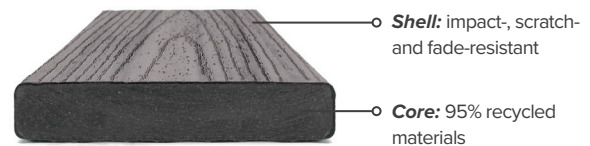

PREMIUM HIGH-PERFORMANCE DECKING & FASCIA

Trex Transcend® decking and Trex® Fascia are wood thermoplastic composite lumber (WTCL) boards with an integrated shell that covers the boards on the top surface and sides. The integrated shell consists of a proprietary surface formulation that produces a natural, wood-like grain pattern finish. An alternative to naturally durable hardwood lumber, Transcend Decking and Fascia are ICC-ES SAVE-certified to be a minimum of 95.4% recycled content by weight.

DECKING

FASCIA

FEATURES	DECKING BOARDS		FASCIA BOARDS	
	1" x 6"	2" x 6"	8"	12"
Actual Dimensions - Standard	.94" x 5.5"	1.3" x 5.5"	.56" x 7.25"	.56" x 11.375"
Actual Dimensions - Metric	24 mm x 140 mm	33 mm x 140 mm	14 mm x 184 mm	14 mm x 288 mm
Available Lengths - Standard	12', 16', 20'	12', 16', 20'	12'	12'
Available Lengths - Metric	365 cm, 487 cm, 609 cm	365 cm, 487 cm, 609 cm	365 cm	365 cm
Grooved Edge	X			
Square Edge	X	X	X	X
Transcend Lineage*	X		X	X
Transcend Tropicals	X	X	X	X
Transcend Earth Tones	X		X	X
Weight per Lineal Foot	2.4 lbs	3.6 lbs	2.0 lbs	3.3 lbs

*Transcend® Lineage™ square edge profiles are not available in 12' lengths

PHYSICAL & MECHANICAL PROPERTIES

TEST	TEST METHOD	VALUE
Flame Spread	ASTM E 84	70
Thermal Expansion	ASTM D 1037	1.9 × 10 ⁻⁵ in/in/°F
Moisture Absorption	ASTM D 1037	< 1%
Screw Head Pull-Through	ASTM D1761	161 lbf/screw*
Fungus Resistance	ASTM D1413	Rating – no decay
Termite Resistance	AWPAE1-72	Rating = 9.6